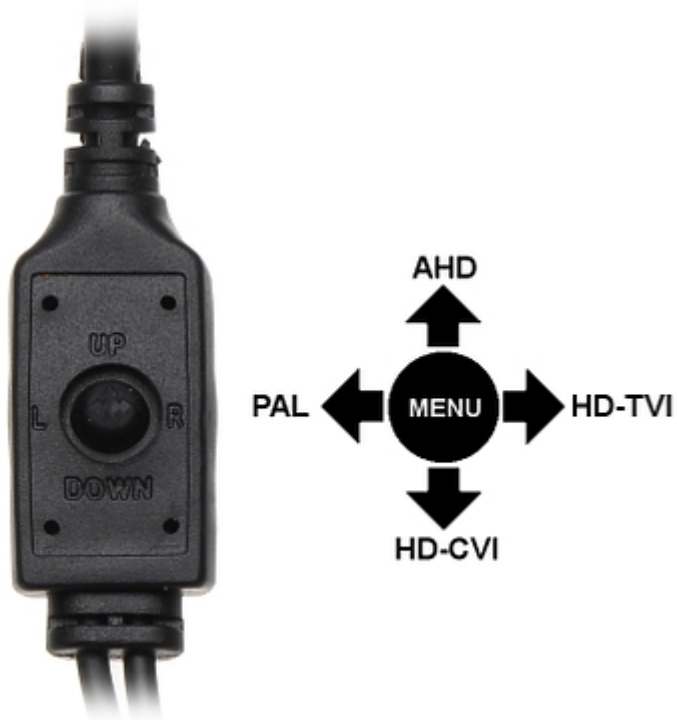

SPECIFICATION

Standard:	AHD, HD-CVI, HD-TVI, PAL
Sensor:	1/2.8 " SONY Starvis™ Back-illuminated CMOS
Digital Image Processor:	HTC1088
Matrix size:	2.1 Mpx
Resolution:	1920 x 1080 - 1080p, AHD-H, HD-CVI, HD-TVI , 960 x 576 - 960H PAL
Lens:	3.7 mm (pinhole)
View angle:	<ul style="list-style-type: none">• 70 ° (manufacturer data)• 76 ° (our tests result)
S/N ratio:	≥ 50 dB
Video output:	1 Vpp 75 Ω, AHD, HD-CVI, HD-TVI, PAL - selectable by switch

DELTA-OPTI Monika Matysiak; <https://www.delta.poznan.pl>
POL; 60-713 Poznań; Graniczna 10
e-mail: delta-opti@delta.poznan.pl; tel: +(48) 61 864 69 60

PIR DETECTOR:	—
Main features:	<ul style="list-style-type: none"> • Sense-UP - increase the camera sensitivity x30 • F-DNR (Defog) - Reduction of image noise caused by precipitation • WDR - Wide Dynamic Range • 3D-DNR - Digital Noise Reduction • BLC/HLC - Back Light / High Light Compensation • Mirror - Mirror image • Privacy zones - max. 4 • Motion Detection • Sharpness - sharper image outlines • Auto White Balance
OSD menu:	✓
Application:	The camera is designed for indoor use, due to the possibility of steam condensation.
"Index of Protection":	IP40
Power supply:	12 V DC / 90 mA
Housing:	Spy, Plastic
Color:	White
Operation temp:	-10 °C ... 50 °C
Weight:	0.14 kg
Dimensions:	120 x 70 x 48 mm
Supported languages:	English, Chinese Traditional, Chinese Simplified, Japanese, Korean
Manufacturer / Brand:	APTI
Guarantee:	2 years

PRESENTATION

Mounting side view:

The appropriate signal format selection is done by tilting and holding the joystick for 5 s without entering to the OSD menu. Changing the signal to the NTSC in the camera causes loss of image in connected AHD recorder:

Bracket view:

In the kit:

OUR TESTS

AHD:

Camera image at artificial illumination (about 30Lux):

Camera image at direct strong light opposite to camera:

Camera image at night conditions, at different illumination values show below: