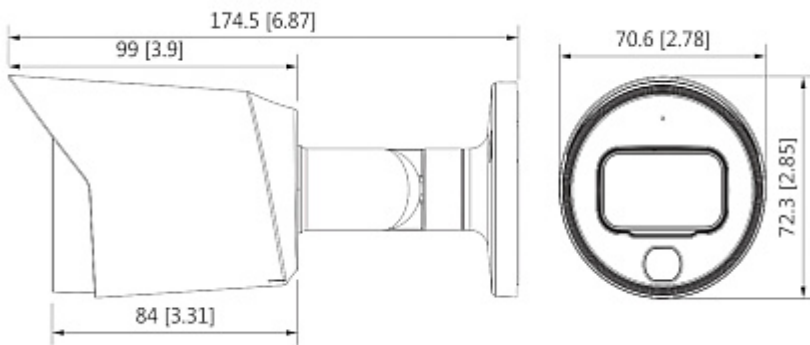

DELTA-OPTI Monika Matysiak; <https://www.delta.poznan.pl>
POL; 60-713 Poznań; Graniczna 10
e-mail: delta-opti@delta.poznan.pl; tel: +(48) 61 864 69 60

Power supply:	12 V DC / 250 mA
Power consumption:	≤ 3 W
Housing:	Compact, Metal
Color:	White
"Index of Protection":	IP67
Operation temp:	-40 °C ... 60 °C
Weight:	0.35 kg
Dimensions:	175 x 71 x 72 mm
Manufacturer / Brand:	DAHUA
Guarantee:	3 years

PRESENTATION

Front view:

Side view:

Camera mounting side view:

Dimensions:

In the kit:

OUR TESTS

AHD:

Camera image at direct strong light opposite to camera:

PACKAGE

Dimensions (L x W x H): 0x0x0 mm	Gross Weight: 0 kg
----------------------------------	--------------------