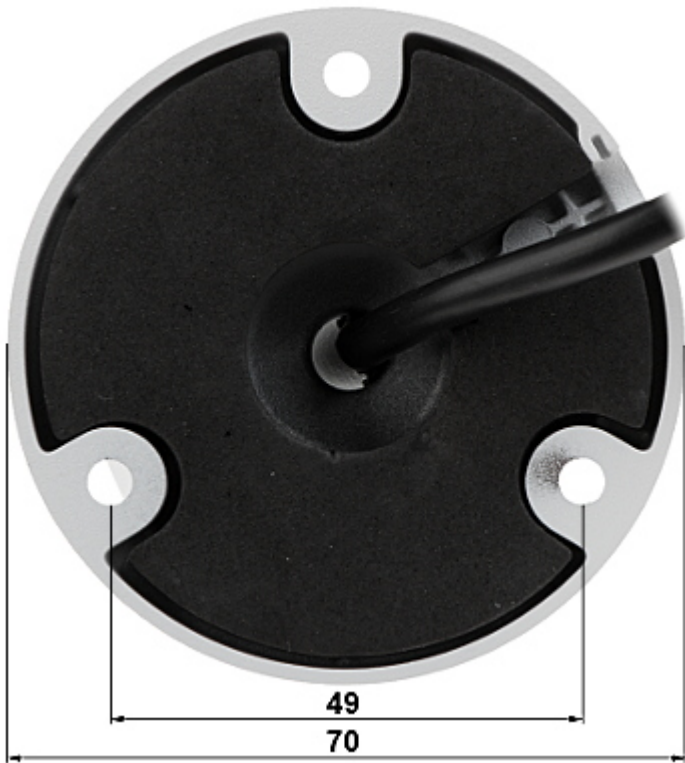

PRESENTATION

Front view:

Side view:

Camera mounting side view:

Dimensions:

In the kit:

OUR TESTS

AHD:

Camera image at artificial illumination (about 30Lux):

Camera image at night conditions with internal built-in LED illuminator on:

Camera image at direct strong light opposite to camera:

HD-CVI:

Camera image at artificial illumination (about 30Lux):