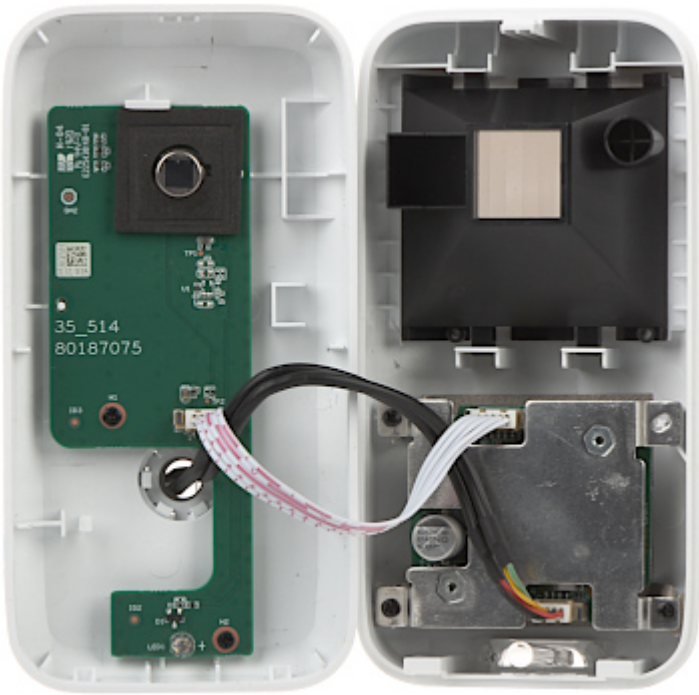

Code: HAC-ME1200A-0280B

AHD, HD-CVI, HD-TVI, PAL CAMERA **HAC-ME1200A-0280B** PIR DETECTOR
- 1080p 2.8 mm DAHUA
Net: 57.43 GBP Gross: 57.43 GBP

Megapixel camera with 1/2.8" CMOS sensor and AHD / HD-CVI / HD-TVI / PAL.

SPECIFICATION

Standard:	AHD, HD-CVI, HD-TVI, CVBS
Sensor:	1/2.7 " CMOS
Matrix size:	2.1 Mpx
Resolution:	1920 x 1080 - 1080p, AHD-H, HD-CVI, HD-TVI , 960 x 576 - 960H PAL
Lens:	2.8 mm
View angle:	<ul style="list-style-type: none">• 107 ° (manufacturer data)• 102 ° (our tests result)
S/N ratio:	> 65 dB
Range of IR illumination:	—
Video output:	1 Vpp 75 Ω, AHD, HD-CVI, HD-TVI, CVBS
Alarm inputs / outputs:	—
Audio:	—
PIR DETECTOR:	✓
Sensor type:	Passive Infra Red (PIR)
Detection angle / Detection range:	110 ° / 10 m
Recommended installation height:	2.2 ... 3 m
Pet immunity:	—

DELTA-OPTI Monika Matysiak; <https://www.delta.poznan.pl>
POL; 60-713 Poznań; Graniczna 10
e-mail: delta-opti@delta.poznan.pl; tel: +(48) 61 864 69 60

Sensitivity adjustment:	—
Main features:	<ul style="list-style-type: none"> • D-WDR - Wide Dynamic Range • 2D-DNR - Digital Noise Reduction • BLC/HLC - Back Light / High Light Compensation • Mirror - Mirror image • Motion Detection • Sharpness - sharper image outlines • Auto White Balance
OSD menu:	OSD menu available via DAHUA recorder
Application:	For indoor use
Power supply:	12 V DC / 70 mA
Power consumption:	≤ 0.8 W
Housing:	Compact - Plastic
Color:	White
Operation temp:	-10 °C ... 50 °C
Weight:	0.13 kg
Dimensions:	119 x 62 x 59 mm
Supported languages:	English
Manufacturer / Brand:	DAHUA
Guarantee:	3 years

PRESENTATION

Front view:

Internal view of the housing:

Side view:

Mounting side view:

In the kit:

OUR TESTS

AHD: