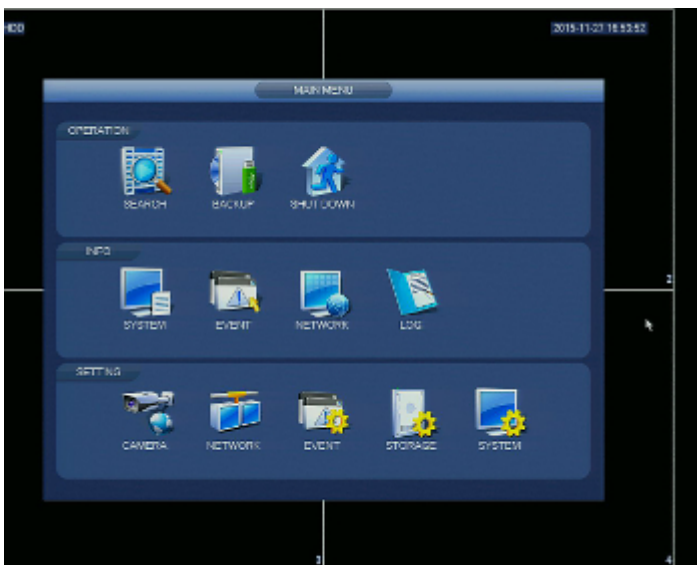

DELTA-OPTI Monika Matysiak; <https://www.delta.poznan.pl>  
POL; 60-713 Poznań; Graniczna 10  
e-mail: delta-opti@delta.poznan.pl; tel: +(48) 61 864 69 60

Number of compression levels:	4
Image records resolutions:	2560 x 1440 - HD-CVI only 1920 x 1080 1280 x 720 960 x 576 720 x 576 352 x 288 max. 4000 x 3000 - IP
Recording modes:	Manual, Sensor, Motion detection, Schedule
Supported hard drives:	8 x 8 TB SATA + eSATA
External storage devices backup:	Save single frames and whole records from DVR drive to the USB drive
Searching and playback the records:	Records searching: by time + timeline with record type. Playback: forward, fast, slow, step Advanced searching (to the one second accuracy)
Network functions:	Network Client Software and IE browser: live view, playback and backup of the records, partial configuration of the recorder parameters
Mobile phones support:	Port no.: 37777 or access by a cloud (P2P) • Android: Free application <a href="#">DMSS</a> • iOS (iPhone): Free application <a href="#">DMSS</a>
Alarm inputs / outputs:	16 / 6
PTZ control:	• IP Speed Dome Cameras • Control compatible with coax PTZ HD-CVI • RS-485 - PELCO-D/P
Motion Detection:	Split the screen into zones 22 x 18 motion zones Very good sensitivity after motion detection records detected channels only
Main features:	Intelligent image analysis : intrusion, crossing the line (tripwire), abandoned/missing object, face detection, people counting
Mouse support:	✓
IR remote controller in the set:	—
Power supply:	230 V AC
Weight:	6.98 kg
Dimensions:	440 x 455 x 95 mm
Supported languages:	English, Bulgarian, Czech, Finnish, Greek, Polish, Romanian, Serbian, Slovenian, Hungarian
Country of origin:	China
Manufacturer / Brand:	DAHUA
Guarantee:	<b>3 years</b>

In the kit:

Example captures of device interface: