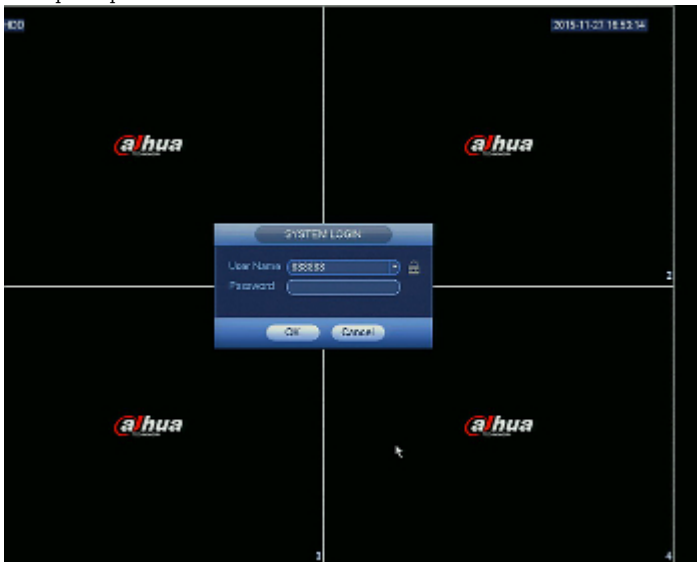

DELTA-OPTI Monika Matysiak; <https://www.delta.poznan.pl>  
POL; 60-713 Poznań; Graniczna 10  
e-mail: delta-opti@delta.poznan.pl; tel: +(48) 61 864 69 60

Number of compression levels:	4
Image records resolutions:	2560 x 1440 - HD-CVI only 1920 x 1080 1280 x 720 960 x 576 720 x 576 352 x 288 max. 4000 x 3000 - IP
Recording modes:	Manual, Sensor, Motion detection, Schedule
Supported hard drives:	8 x 8 TB SATA + eSATA
External storage devices backup:	Save single frames and whole records from DVR drive to the USB drive
Searching and playback the records:	Records searching: by time + timeline with record type. Playback: forward, fast, slow, step Advanced searching (to the one second accuracy)
Network functions:	Network Client Software and IE browser: live view, playback and backup of the records, partial configuration of the recorder parameters
Mobile phones support:	Port no.: 37777 or access by a cloud (P2P) • Android: Free application <a href="#">DMSS</a> • iOS (iPhone): Free application <a href="#">DMSS</a>
Alarm inputs / outputs:	16 / 6
PTZ control:	• IP Speed Dome Cameras • Control compatible with coax PTZ HD-CVI • RS-485 - PELCO-D/P
Motion Detection:	Split the screen into zones 22 x 18 motion zones Very good sensitivity after motion detection records detected channels only
Main features:	Intelligent image analysis : intrusion, crossing the line (tripwire), abandoned/missing object, face detection, people counting
Mouse support:	✓
IR remote controller in the set:	—
Power supply:	230 V AC
Weight:	6.98 kg
Dimensions:	440 x 455 x 95 mm
Supported languages:	English, Bulgarian, Czech, Finnish, Greek, Polish, Romanian, Serbian, Slovenian, Hungarian
Country of origin:	China
Manufacturer / Brand:	DAHUA
Guarantee:	<b>3 years</b>

In the kit:

Example captures of device interface: