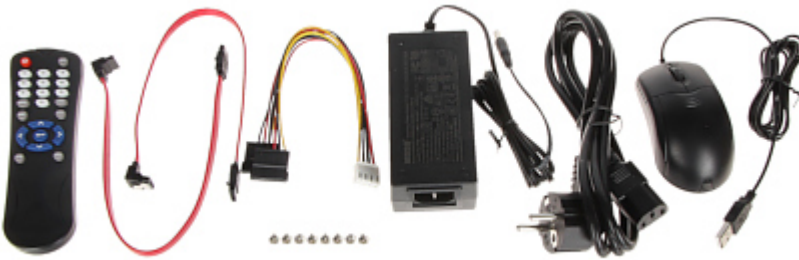

PACKAGE

Dimensions (L x W x H): 0x0x0 mm

Gross Weight: 0 kg