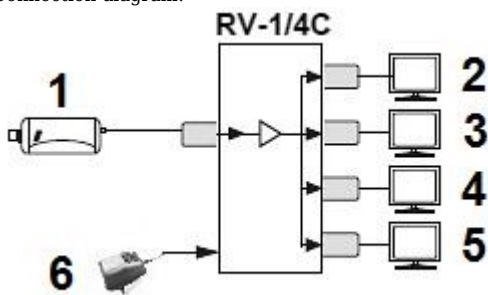

SPECIFICATION

Standard:	CVBS - PAL / NTSC
Number of inputs:	1 pcs CINCH
Number of outputs:	4 pcs CINCH
Bandwidth:	0 ... 40 MHz (-3dB)
Inputs impedance:	75 Ω
Outputs impedance:	75 Ω
Power supply:	12 V DC (power adapter not included)
Current consumption:	20 mA
Gain :	0 dB
Dimensions:	117 x 60 x 30 mm
Weight:	0.068 kg
Guarantee:	2 years

Connection diagram:

- 1) Camera
 - 2) Monitor 1
 - 3) Monitor 2
 - 4) Monitor 3
 - 5) Monitor 4
 - 6) 12V DC / 100mA power adapter
- Package:

OUR OPINIONS

- Does not support the AHD, HD-CVI, HD-TVI.

PACKAGE