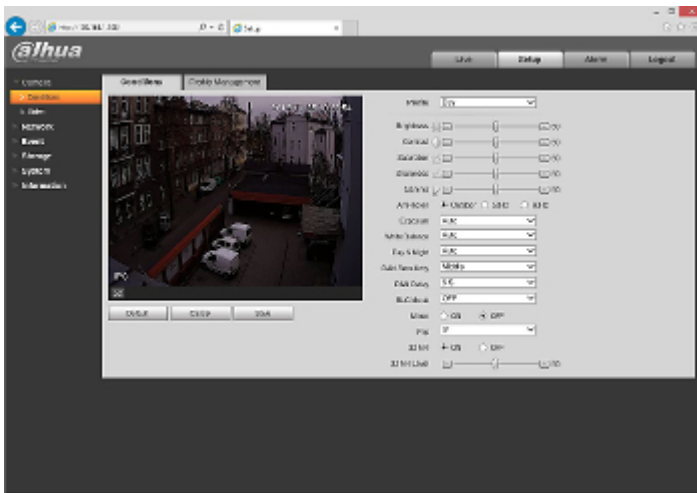

DELTA-OPTI Monika Matysiak; <https://www.delta.poznan.pl>
POL; 60-713 Poznań; Graniczna 10
e-mail: delta-opti@delta.poznan.pl; tel: +(48) 61 864 69 60

Main features:	<ul style="list-style-type: none"> • 3D-DNR - Digital Noise Reduction • WDR - 120 dB - Wide Dynamic Range • BLC/HLC - Back Light / High Light Compensation • Possibility to change the resolution, quality and bit rate • Audio detection • IVS analysis : intrusion, crossing the line (tripwire), abandoned/missing object, face detection • Configurable Privacy Zones • Mirror - Mirror image
Color:	White
Power supply:	<ul style="list-style-type: none"> • PoE (802.3af), • 12 V DC / 350 mA
Power consumption:	< 4.5 W
Mobile phones support:	Port no.: 37777 or access by a cloud (P2P) <ul style="list-style-type: none"> • Android: Free application DMSS, Android: Free application IMOU • iOS (iPhone): Free application DMSS, iOS (iPhone): Free application IMOU
Default admin user / password:	admin / admin
Default IP address:	192.168.1.108
Web browser access ports:	80, 37777
PC client access ports:	37777
Mobile client access ports:	37777
Port ONVIF:	80
RTSP URL:	rtsp://admin:hasło@192.168.1.108:554/cam/realmonitor?channel=1&subtype=0 - Main stream rtsp://admin:hasło@192.168.1.108:554/cam/realmonitor?channel=1&subtype=1 - Sub stream
Housing:	Dome, Metal
Vandal-proof:	✓
"Index of Protection":	IP67
Dimensions:	Ø 106 x 51 mm
Weight:	0.330 kg
Supported languages:	English, Polish
Manufacturer / Brand:	DAHUA
Guarantee:	3 years

PRESENTATION

Camera view after remove the Dome cover:

Memory card slot:

DELTA-OPTI Monika Matysiak; <https://www.delta.poznan.pl>
 POL; 60-713 Poznań; Graniczna 10
 e-mail: delta-opti@delta.poznan.pl; tel: +(48) 61 864 69 60

Mounting side view:

In the kit:

Example captures of device interface:

OUR TESTS

Camera image at artificial illumination (about 30Lux):

Camera image at night conditions with internal built-in IR illuminator on: