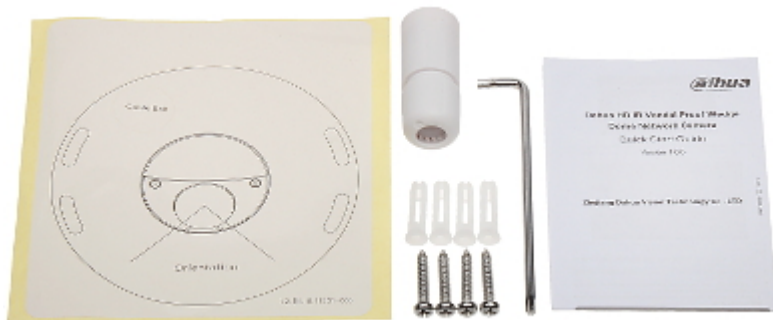

PoE powering possibility, compatible with the 802.3af standard makes the device more universal and easier to install.

The camera has a very flat profile, it's only 51 mm out from the ceiling.

SPECIFICATION

Mounting side view:

In the kit:

Example captures of device interface:

OUR TESTS

Camera image at artificial illumination (about 30Lux):

Camera image at night conditions with internal built-in IR illuminator on:

Camera image at direct strong light opposite to camera:

OUR OPINIONS

- The camera has a very flat profile, it's only 51 mm out from the ceiling.

- Quite weak range of LED illumination.

PACKAGE

Dimensions (L x W x H): 0x0x0 mm	Gross Weight: 0 kg
----------------------------------	--------------------