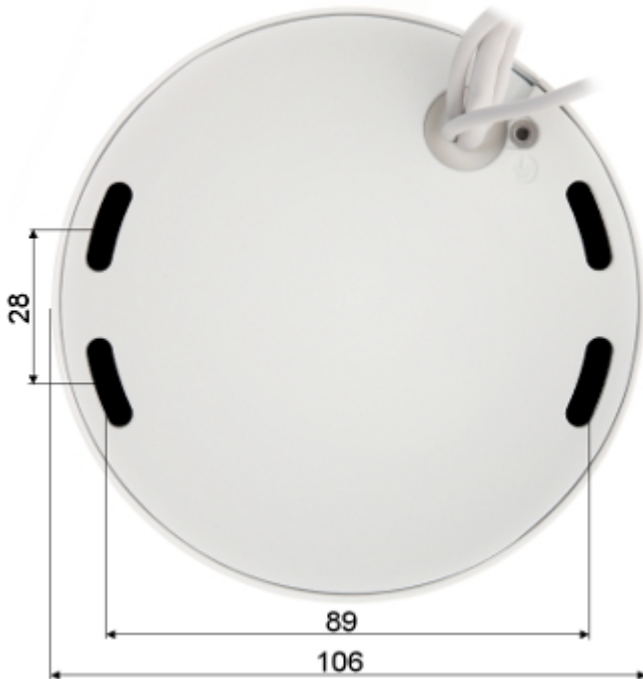

PoE powering possibility, compatible with the 802.3af standard makes the device more universal and easier to install.

The camera has a very flat profile, it's only 51 mm out from the ceiling.

SPECIFICATION

PRESENTATION

Camera view after remove the Dome cover:

Memory card slot:

Mounting side view:

Connectors description:

In the kit:

OUR TESTS

Camera image at artificial illumination (about 30Lux):

Camera image at night conditions with internal built-in IR illuminator on:

Camera image at direct strong light opposite to camera:

OUR OPINIONS

- The camera has a very flat profile, it's only 51 mm out from the ceiling.