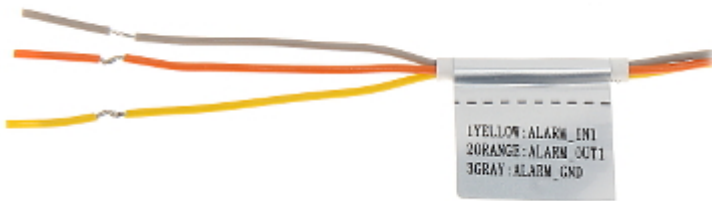

Code: BCS-DMIP3201AIR-III

IP VANDALPROOF CAMERA **BCS-DMIP3201AIR-III** - 1080p 2.8 mm

Net: **665.00 PLN** Gross: **665.00 PLN**

IP camera with efficient H.264 / H.265 image compression algorithm for clear and smooth video streaming at maximal resolution of 1080p.

Memory card slot:

Mounting side view:

Alarm inputs / outputs:

In the kit:

OUR TESTS

Camera image at artificial illumination (about 30Lux):

Camera image at night conditions with internal built-in IR illuminator on: