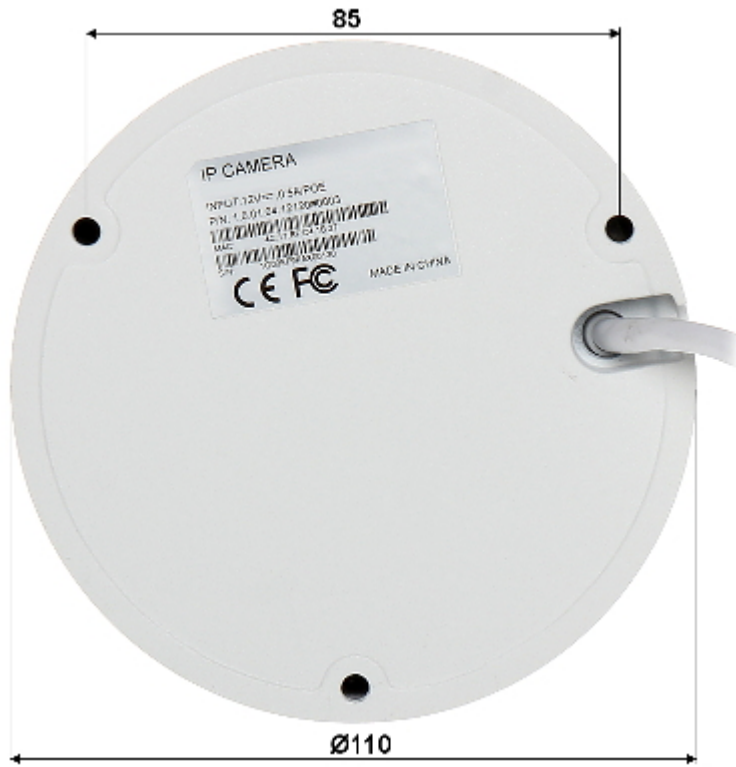

Mounting side view:

Alarm inputs / outputs: