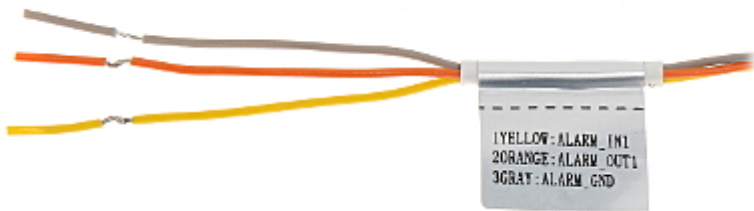

PoE powering possibility, compatible with the 802.3af standard makes the device more universal and easier to install. The device is equipped with ePoE technology which enables transmission up to 800 m at a speed of 10 Mb/s or 300 m at a speed of 100 Mb/s via cat. 5e twisted-pair. Camera is according to IP67 Index of Protection norm.

PRESENTATION

Camera view after remove the Dome cover:

Micro SD card slot is located inside the camera:

Mounting side view:

Alarm inputs / outputs:

In the kit:

Example captures of device interface:

See the ability of operation in imou cloud: