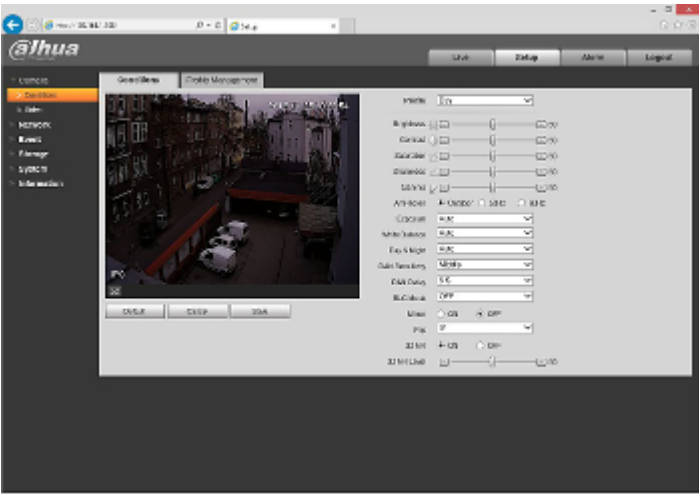

PRESENTATION

Camera view after remove the Dome cover:

Micro SD card slot is located inside the camera:

Mounting side view:

Alarm inputs / outputs:

In the kit:

Example captures of device interface:

See the ability of operation in imou cloud: