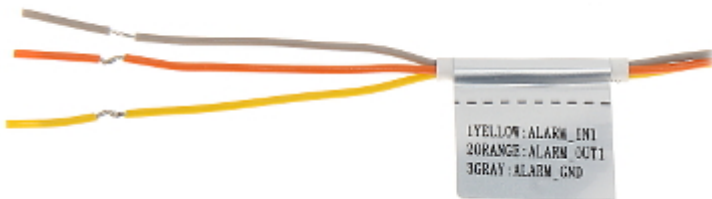

Alarm inputs / outputs:

In the kit:

OUR TESTS

Camera image at artificial illumination (about 30Lux):