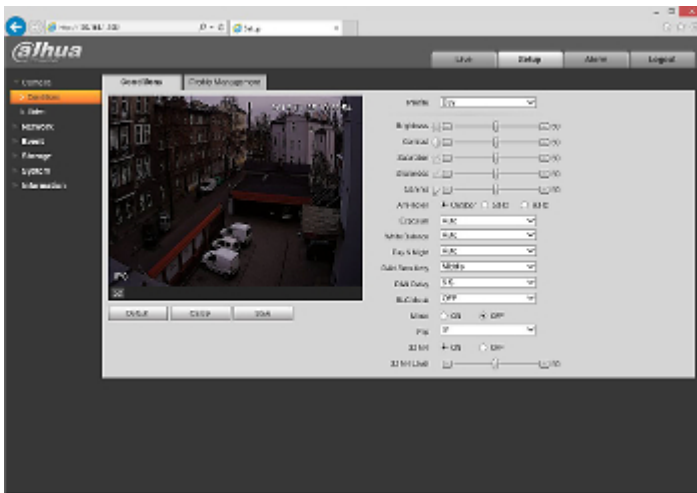

PRESENTATION

Camera view after remove the Dome cover:

Micro SD card slot is located inside the camera:

Mounting side view:

Alarm inputs / outputs:

In the kit:

Example captures of device interface:

See the ability of operation in imou cloud: