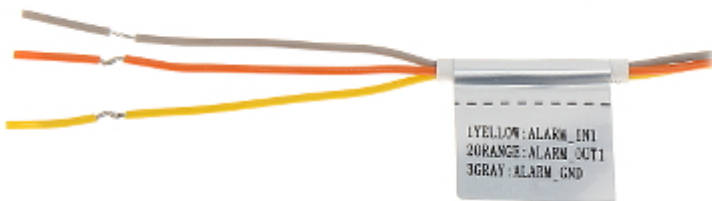

Alarm inputs / outputs:

In the kit:

OUR TESTS

Camera image at artificial illumination (about 30Lux):