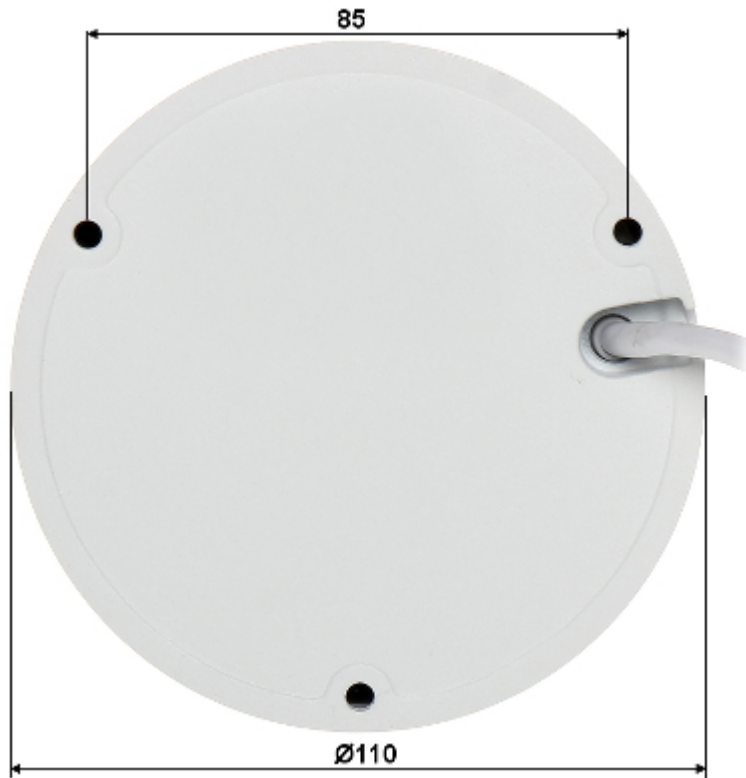

DELTA-OPTI Monika Matysiak; <https://www.delta.poznan.pl>
POL; 60-713 Poznań; Graniczna 10
e-mail: delta-opti@delta.poznan.pl; tel: +(48) 61 864 69 60

Network interface:	10/100 Base-T (RJ-45)
Network protocols:	HTTP, HTTPS, TCP, ARP, RTSP, RTP, UDP, SMTP, FTP, DHCP, DNS, DDNS, PPPoE, IPv4/IPv6, QoS, UPnP, NTP, Bonjour, IEEE 802.1x, Multicast, ICMP, IGMP, SNMP
WEB Server:	Built-in
Max. number of on-line users:	20
ONVIF:	16.12
Main features:	<ul style="list-style-type: none"> • 3D-DNR - Digital Noise Reduction • WDR - 120 dB - Wide Dynamic Range • ROI - improve the quality of selected parts of image • BLC/HLC - Back Light / High Light Compensation • Possibility to change the resolution, quality and bit rate • Motion Detection • Configurable Privacy Zones • Audio detection • IVS analysis - crossing the line (tripwire), intrusion, abandoned/missing object, face detection • Mirror - Mirror image
Mobile phones support:	Port no.: 37777 or access by a cloud (P2P) <ul style="list-style-type: none"> • Android: Free application DMSS • iOS (iPhone): Free application DMSS
Default admin user / password:	admin / admin
Default IP address:	192.168.1.108
Web browser access ports:	80, 37777
PC client access ports:	37777
Mobile client access ports:	37777
Port ONVIF:	80
RTSP URL:	rtsp://admin:hasło@192.168.1.108:554/cam/realmonitor?channel=1&subtype=0 - Main stream rtsp://admin:hasło@192.168.1.108:554/cam/realmonitor?channel=1&subtype=1 - Sub stream
Power supply:	<ul style="list-style-type: none"> • PoE (802.3af), • 12 V DC / 410 mA
Power consumption:	≤ 5 W
Housing:	Dome, Metal
Color:	White
"Index of Protection":	IP66
Vandal-proof:	IK10
Dimensions:	Ø 110 x 81 mm
Weight:	0.38 kg
Supported languages:	English, Polish
Manufacturer / Brand:	BCS
Guarantee:	3 years

Memory card slot:

Mounting side view:

Alarm inputs / outputs:

In the kit:

OUR TESTS

Camera image at artificial illumination (about 30Lux):

Camera image at night conditions with internal built-in IR illuminator on: