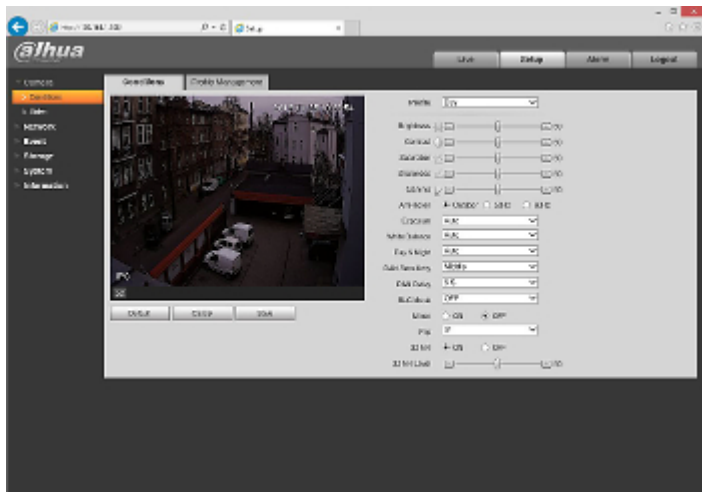

Mounting dimensions:

In the kit:

Example captures of device interface:

## OUR TESTS

Camera image at artificial illumination (about 30Lux):

Camera image at night conditions with internal built-in IR illuminator on:

Camera image at direct strong light opposite to camera: