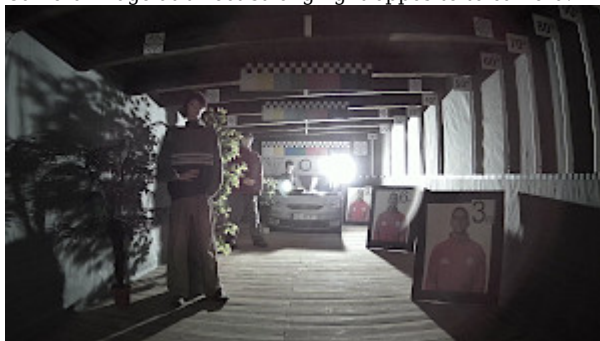

Camera image at direct strong light opposite to camera: