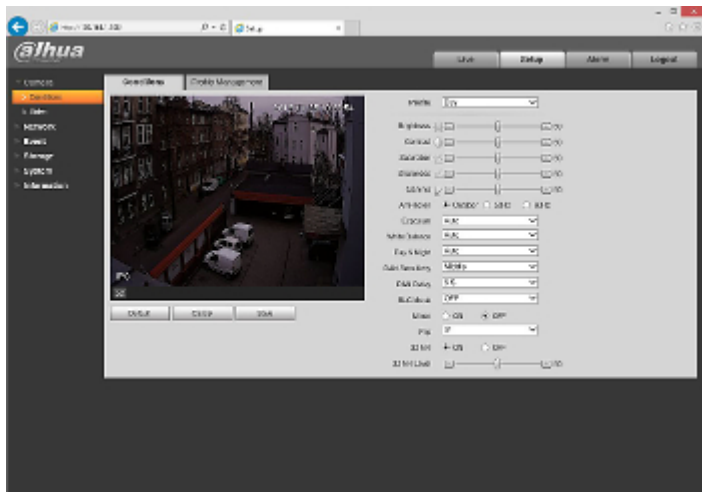

Mounting dimensions:

See how to initialize DAHUA cameras:

:

In the kit:

Example captures of device interface:

OUR TESTS

Camera image at artificial illumination (about 30Lux):

Camera image at night conditions with internal built-in IR illuminator on:

Camera image at direct strong light opposite to camera:

PACKAGE

Dimensions (L x W x H): 0x0x0 mm	Gross Weight: 0 kg
----------------------------------	--------------------

DELTA-OPTI Monika Matysiak; <https://www.delta.poznan.pl>
 POL; 60-713 Poznań; Graniczna 10
 e-mail: delta-opti@delta.poznan.pl; tel: +(48) 61 864 69 60