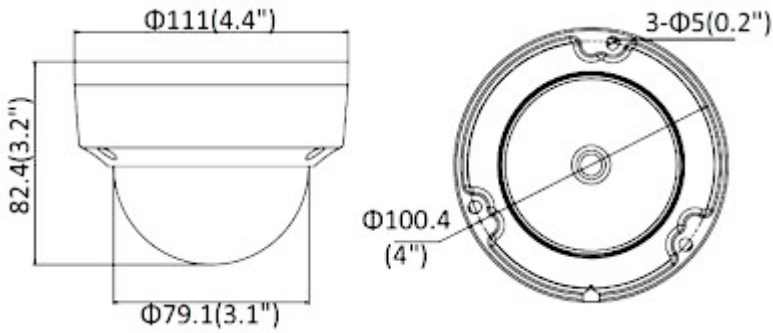

Memory card slot:

Mounting side view:

Camera dimensions:

In the kit:

OUR TESTS

Camera image at artificial illumination (about 30Lux):

Camera image at night conditions with internal built-in IR illuminator on:

Camera image at direct strong light opposite to camera:

PACKAGE

Dimensions (L x W x H): 0x0x0 mm	Gross Weight: 0 kg
----------------------------------	--------------------