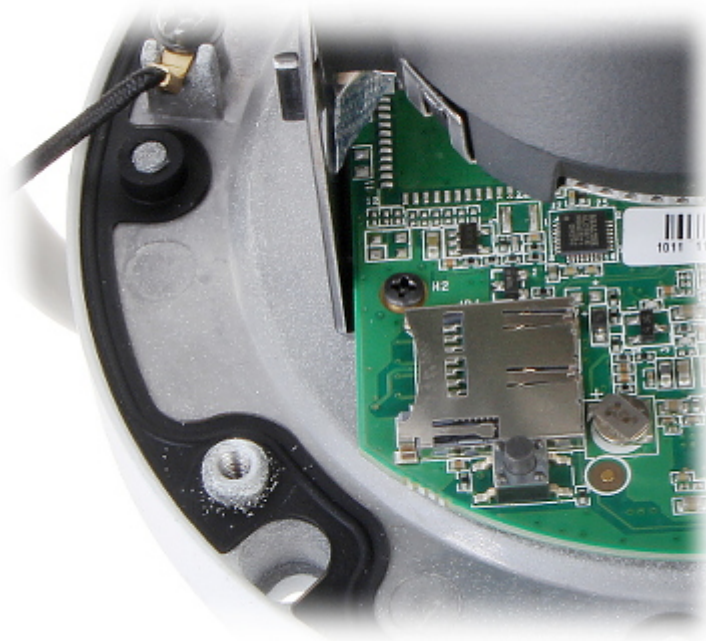

Memory card slot:

Mounting side view:

Camera dimensions:

In the kit:

OUR TESTS

Camera image at artificial illumination (about 30Lux):

Camera image at night conditions with internal built-in IR illuminator on: