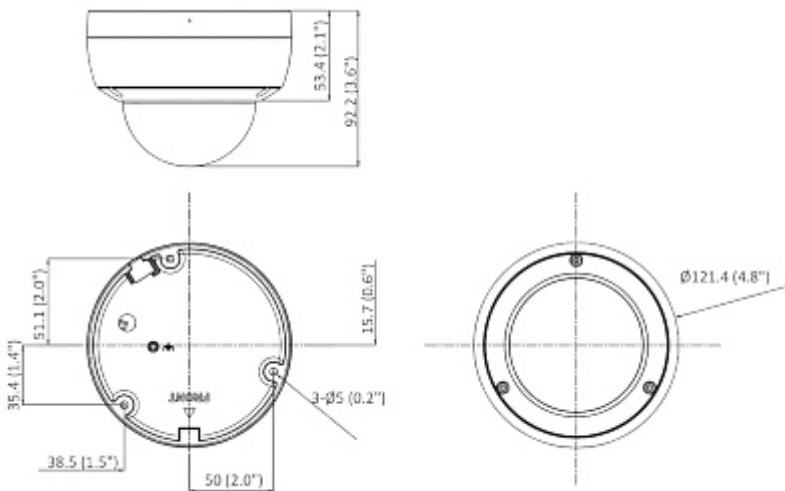

PRESENTATION

Camera view after remove the Dome cover:

Memory card slot:

Mounting side view:

Camera dimensions:

Camera connectors:

In the kit:

OUR TESTS

Camera image at artificial illumination (about 30Lux):

Camera image at night conditions with internal built-in IR illuminator on:

Camera image at direct strong light opposite to camera:

OUR OPINIONS

DELTA-OPTI Monika Matysiak; <https://www.delta.poznan.pl>
POL; 60-713 Poznań; Graniczna 10
e-mail: delta-opti@delta.poznan.pl; tel: +(48) 61 864 69 60

- The camera is equipped with a sensor with very high sensitivity, dedicated to work in poor light conditions.

PACKAGE

Dimensions (L x W x H): 0x0x0 mm	Gross Weight: 0 kg
----------------------------------	--------------------