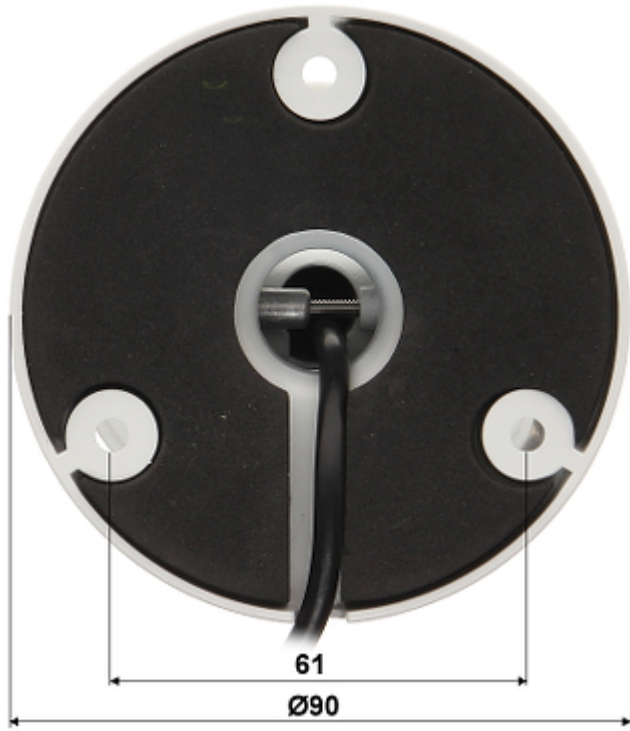

Attention! In 4 Mpx resolution camera works only with DAHUA recorders supporting that resolution.

SPECIFICATION

Standard:	HD-CVI, PAL
Sensor:	1/3 " Progressive Scan CMOS
Matrix size:	4.1 Mpx
Resolution:	2560 x 1440 - 3.7 Mpx , 1920 x 1080 - 1080p 1280 x 720 - 720p 960 x 576 - 960H, PAL
Lens:	6.0 mm
View angle:	49 °
IR illuminator support:	ICR - Movable InfraRed filter
Video output:	<ul style="list-style-type: none">• HD-CVI, 1 Vpp / 75 Ω• CVBS, 1 Vpp / 75 Ω
S/N ratio:	> 65 dB
Range of IR illumination:	80 m
IR illuminator power adjustment:	Automatic
OSD menu:	OSD menu available via DAHUA recorder
Main features:	<ul style="list-style-type: none">• WDR - 120 dB - Wide Dynamic Range• 2D-DNR / 3D-DNR - Digital Noise Reduction• F-DNR (Defog) - Reduction of image noise caused by precipitation• ICR - Movable InfraRed filter• BLC/HLC - Back Light / High Light Compensation• AGC - Automatic Gain Control• Motion Detection - max. 4 zones• Privacy zones - max. 8• Mirror - Mirror image• Auto White Balance
Power supply:	12 V DC / 500 mA

DELTA-OPTI Monika Matysiak; <https://www.delta.poznan.pl>
POL; 60-713 Poznań; Graniczna 10
e-mail: delta-opti@delta.poznan.pl; tel: +(48) 61 864 69 60

Power consumption:	< 6 W
Housing:	Compact, Metal
Color:	White
"Index of Protection":	IP67
Operation temp:	-30 °C ... 60 °C
Weight:	0.64 kg
Dimensions:	242 x 90 x 90 mm
Manufacturer / Brand:	DAHUA
Guarantee:	3 years

PRESENTATION

Front view:

Side view:

Mounting side view:

In the kit:

OUR TESTS

Camera image at artificial illumination (about 30Lux):

Camera image at night conditions with internal built-in IR illuminator on:

Camera image at direct strong light opposite to camera:

PACKAGE

Dimensions (L x W x H): 0x0x0 mm	Gross Weight: 0 kg
----------------------------------	--------------------