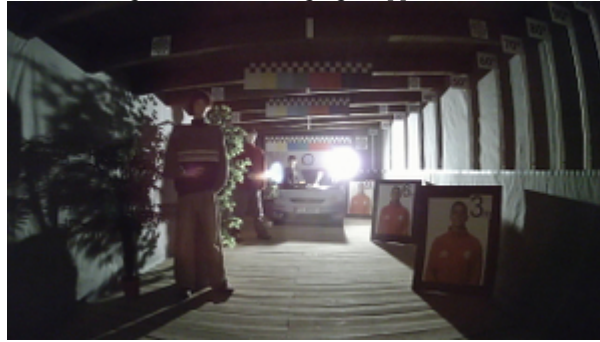

PACKAGE

Dimensions (L x W x H): 0x0x0 mm	Gross Weight: 0 kg