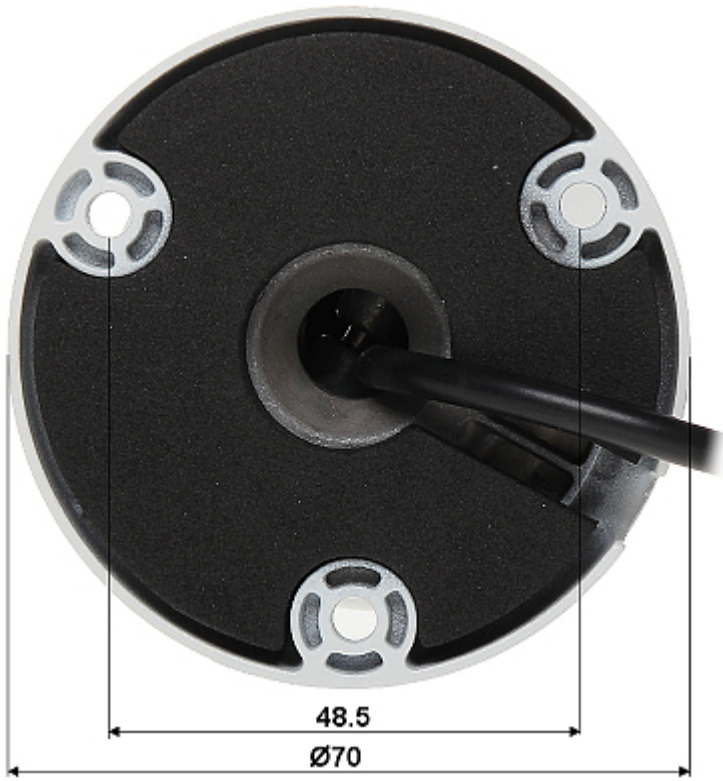

Attention! In 4 Mpx resolution camera works only with DAHUA recorders supporting that resolution.

SPECIFICATION

Standard:	HD-CVI, PAL
Matrix size:	4.1 Mpx
Sensor:	1/3 " Progressive Scan CMOS
Resolution:	2560 x 1440 - 3.7 Mpx , 1920 x 1080 - 1080p 1280 x 720 - 720p 960 x 576 - 960H, PAL
Video output:	HD-CVI / PAL - 1 Vpp / 75 Ω
Lens:	2.8 mm
View angle:	<ul style="list-style-type: none">• 100 ° (manufacturer data)• 96 ° (our tests result)
S/N ratio:	> 65 dB
Range of IR illumination:	30 m
IR illuminator power adjustment:	Automatic
Main features:	<ul style="list-style-type: none">• D-WDR - Wide Dynamic Range• 2D-DNR - Digital Noise Reduction• BLC/HLC - Back Light / High Light Compensation• ICR - Movable InfraRed filter• Sharpness - sharper image outlines• AGC - Automatic Gain Control• Privacy zones• Mirror - Mirror image• Auto White Balance
OSD menu:	OSD menu available via recorder
Power supply:	<ul style="list-style-type: none">• PoC,• 12 V DC / 360 mA

PRESENTATION

Front view:

Side view:

Mounting side view:

DELTA-OPTI Monika Matysiak; <https://www.delta.poznan.pl>
 POL; 60-713 Poznań; Graniczna 10
 e-mail: delta-opti@delta.poznan.pl; tel: +(48) 61 864 69 60