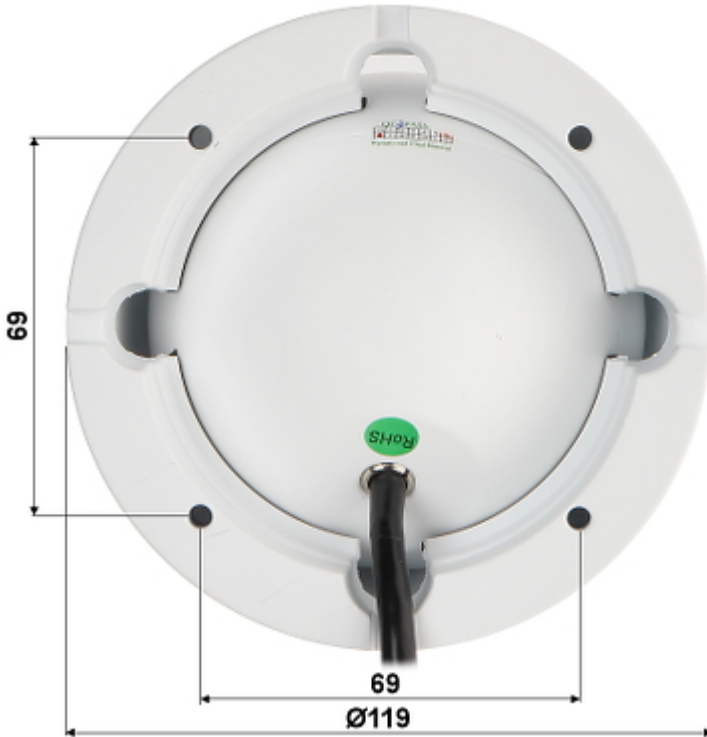

Code: GT-CI22V3-28VFW

IP VANDALPROOF CAMERA **GT-CI22V3-28VFW** - 1080p 2.8 ... 12 mm GEMINI TECHNOLOGY

Net: **177.60 PLN** Gross: **177.60 PLN**

IP camera with efficient H.264 image compression algorithm for clear and smooth video streaming at maximal resolution of 1080p (2.4 MPx). Very easy operation by Internet Explorer browser allows the users to convenient and remote support, and also remote management of the camera.

In the kit:

Package:

OUR TESTS

Camera image at artificial illumination (about 30Lux):

Camera image at night conditions with internal built-in IR illuminator on:

Camera image at direct strong light opposite to camera: