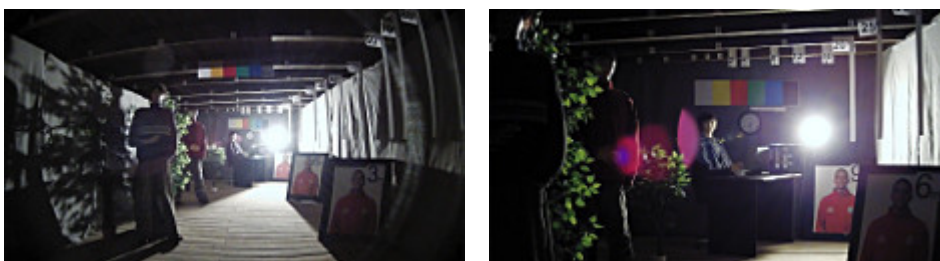

PACKAGE

Dimensions (L x W x H): 0x0x0 mm	Gross Weight: 0 kg

DELTA-OPTI Monika Matysiak; <https://www.delta.poznan.pl>
POL; 60-713 Poznań; Graniczna 10
e-mail: delta-opti@delta.poznan.pl; tel: +(48) 61 864 69 60