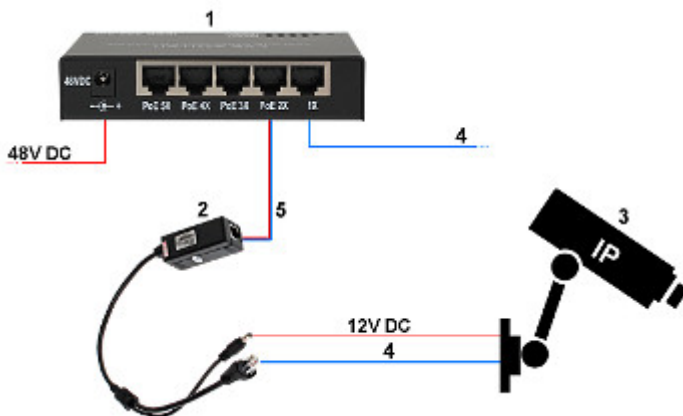

1. SWITCH PoE
  2. POE-802.3AF/C
  3. IP Camera
  4. Ethernet
  5. Ethernet + PoE
2. In the kit: