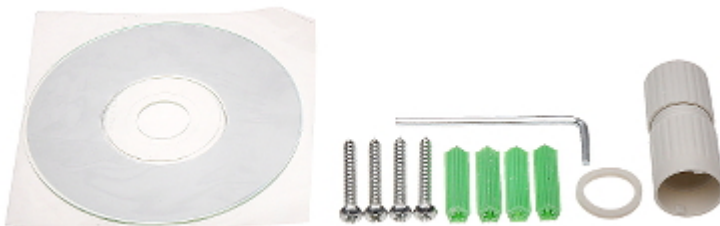

OUR TESTS

Camera image at artificial illumination (about 30Lux):