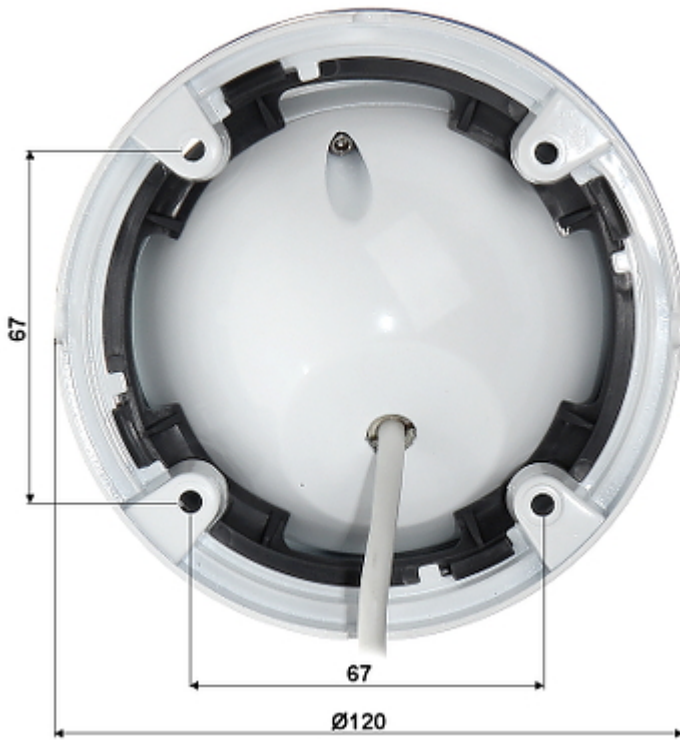

DELTA-OPTI Monika Matysiak; <https://www.delta.poznan.pl>  
POL; 60-713 Poznań; Graniczna 10  
e-mail: delta-opti@delta.poznan.pl; tel: +(48) 61 864 69 60

ONVIF:	2.4
RS-485 interface:	—
Mobile phones support:	Port no.: 80 or access by a cloud (P2P) <ul style="list-style-type: none"> <li>• Android: Free application <a href="#">FREEIP</a></li> <li>• iOS (iPhone): Free application <a href="#">FREEIP</a></li> </ul>
Default admin user / password:	admin / admin
Default IP address:	192.168.1.168
Web browser access ports:	80
PC client access ports:	80
Mobile client access ports:	80
Port ONVIF:	80
RTSP URL:	rtsp://user:password@ip_address:80/0 - Main stream rtsp://user:password@ip_address:80/1 - Sub stream
Main features:	<ul style="list-style-type: none"> <li>• ICR - Movable InfraRed filter</li> <li>• 3D-DNR - Digital Noise Reduction</li> <li>• WDR - Wide Dynamic Range</li> <li>• ISO+ - improve image quality when working at night conditions with active IR illuminator</li> <li>• Possibility to change the resolution, quality and bit rate</li> <li>• Motion Detection</li> <li>• Privacy zones</li> <li>• Configurable: brightness, contrast, saturation</li> <li>• Sharpness - sharper image outlines</li> <li>• Mirror - Mirror image</li> </ul>
Power supply:	12 V DC / 540 mA
Housing:	Dome - Metal
Vandal-proof:	✓
Color:	White
"Index of Protection":	IP66
Operation temp:	-20 °C ... 55 °C
Weight:	0.615 kg
Dimensions:	Ø 120 x 95 mm
Supported languages:	English, Bulgarian, Chinese, French, Spanish, Dutch, Japanese, Korean, German, Polish, Portuguese, Russian, Turkish, Italian
Manufacturer / Brand:	APTI
Guarantee:	2 years

## PRESENTATION

Camera view after remove the Dome cover - camera lens adjustment knobs are visible:

Mounting side view:

DELTA-OPTI Monika Matysiak; <https://www.delta.poznan.pl>  
POL; 60-713 Poznań; Graniczna 10  
e-mail: [delta-opti@delta.poznan.pl](mailto:delta-opti@delta.poznan.pl); tel: +(48) 61 864 69 60