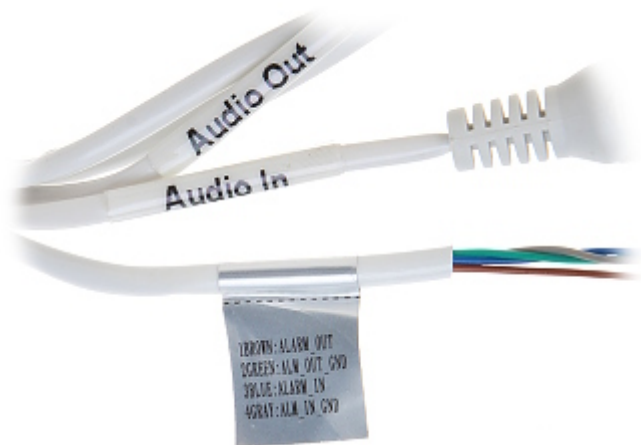

PoE powering possibility, compatible with the 802.3af standard makes the device more universal and easier to install. The device is equipped with ePoE technology which enables transmission up to 800 m at a speed of 10 Mb/s or 300 m at a speed of 100 Mb/s via cat. 5e twisted-pair.

## PRESENTATION

Camera view after remove the Dome cover:

Camera connectors:

Connectors description:

Mounting side view:

In the kit:

See the ability of operation in imou cloud:  
:

**OUR TESTS**