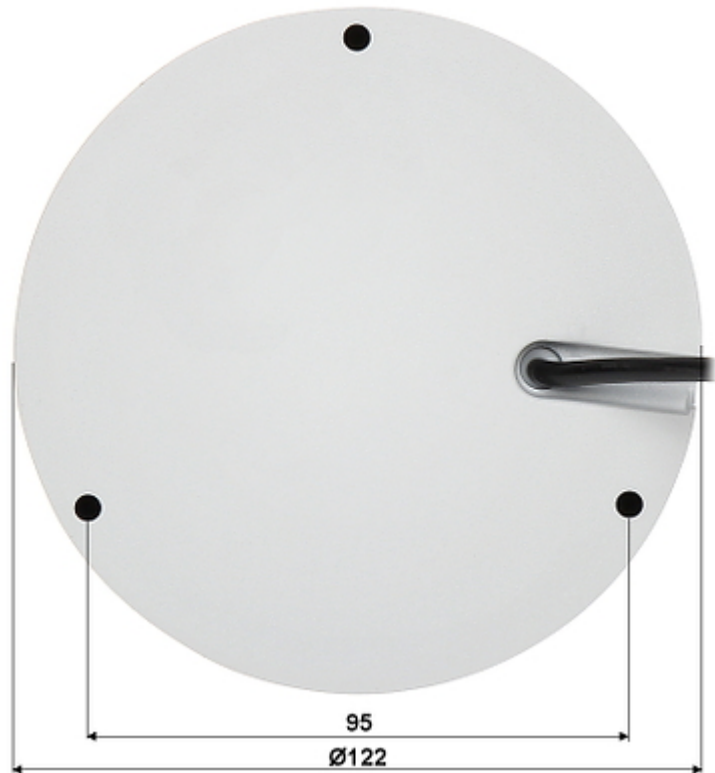

In the kit:

DELTA-OPTI Monika Matysiak; <https://www.delta.poznan.pl>
POL; 60-713 Poznań; Graniczna 10
e-mail: delta-opti@delta.poznan.pl; tel: +(48) 61 864 69 60