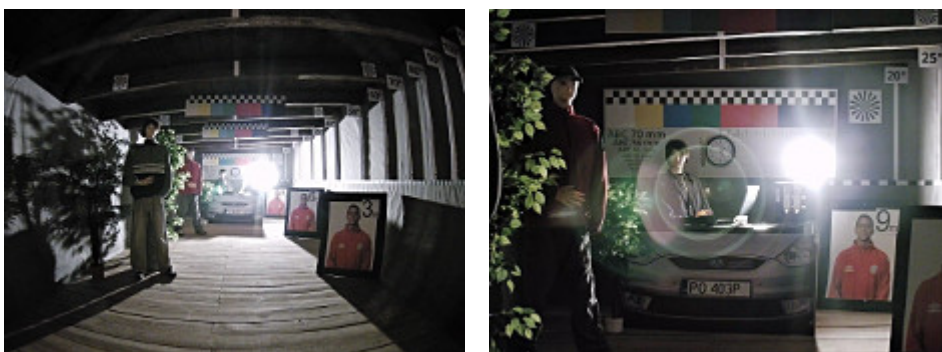

Code: IPC-HDBW2531R-ZS-27135

IP VANDALPROOF CAMERA **IPC-HDBW2531R-ZS-27135** - 5 Mpx 2.7 ... 13.5 mm - MOTOZOOM DAHUA Net: **1 147.00 PLN** Gross: **1 147.00 PLN**

IP camera with efficient H.264 / H.265 image compression algorithm for clear and smooth video streaming at maximal resolution of 2592 x 1944 (5.0 MPx). The range of IR illumination according to the manufacturer data, depends on outer conditions (visibility - air transparency, environment, wall colors ie. scene reflectance). The used motozoom lens with 2.7 ... 13.5 mm focal length allows to remote view angle adjustment. PoE powering possibility, compatible with the 802.3af standard makes the device more universal and easier to install.

Camera image at artificial illumination (about 30Lux):

Camera image at night conditions with internal built-in IR illuminator on:

Camera image at direct strong light opposite to camera:

PACKAGE

DELTA-OPTI Monika Matysiak; <https://www.delta.poznan.pl>
 POL; 60-713 Poznań; Graniczna 10
 e-mail: delta-opti@delta.poznan.pl; tel: +(48) 61 864 69 60