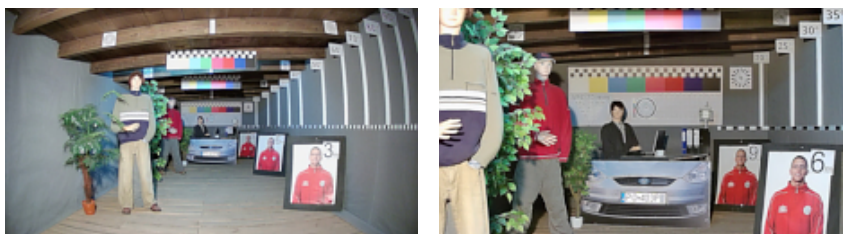

DELTA-OPTI Monika Matysiak; <https://www.delta.poznan.pl>
POL; 60-713 Poznań; Graniczna 10
e-mail: delta-opti@delta.poznan.pl; tel: +(48) 61 864 69 60