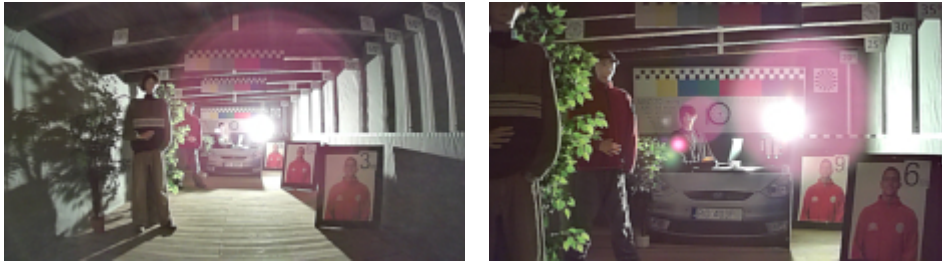

Code: APTI-302V3-2812WP

IP VANDALPROOF CAMERA **APTI-302V3-2812WP** - 3 Mpx 2.8 ... 12 mm

Net: **55.57 EUR** Gross: **55.57 EUR**

IP camera with efficient H.265 / H.264 image compression algorithm for clear and smooth video streaming at maximal resolution of 2304 x 1296 (3 Mpx).

In the kit:

OUR TESTS

Camera image at artificial illumination (about 30Lux):

DELTA-OPTI Monika Matysiak; <https://www.delta.poznan.pl>
POL; 60-713 Poznań; Graniczna 10
e-mail: delta-opti@delta.poznan.pl; tel: +(48) 61 864 69 60

Camera image at night conditions with internal built-in IR illuminator on:

Camera image at direct strong light opposite to camera:

PACKAGE

Dimensions (L x W x H): 0x0x0 mm	Gross Weight: 0 kg
----------------------------------	--------------------