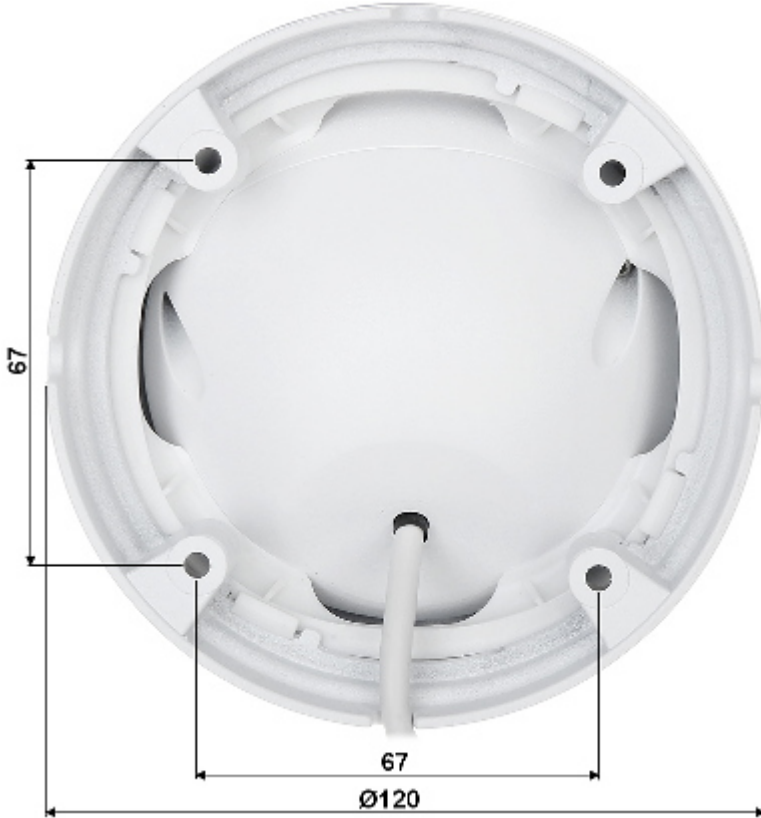

PRESENTATION

Camera is out from clamping ring:

DELTA-OPTI Monika Matysiak; <https://www.delta.poznan.pl>
POL; 60-713 Poznań; Graniczna 10
e-mail: delta-opti@delta.poznan.pl; tel: +(48) 61 864 69 60

Camera mounting dimensions:

Camera image at night conditions with internal built-in IR illuminator on:

Camera image at direct strong light opposite to camera:

PACKAGE

Dimensions (L x W x H): 0x0x0 mm	Gross Weight: 0 kg
----------------------------------	--------------------