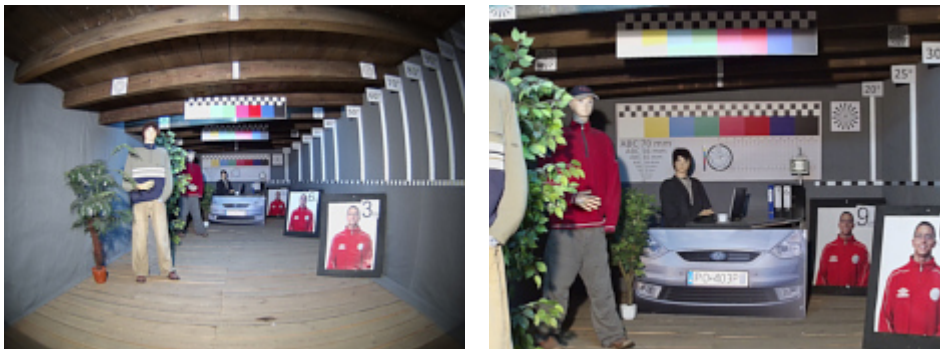

Camera image at night conditions with internal built-in IR illuminator on:

Camera image at direct strong light opposite to camera:

DELTA-OPTI Monika Matysiak; <https://www.delta.poznan.pl>
 POL; 60-713 Poznań; Graniczna 10
 e-mail: delta-opti@delta.poznan.pl; tel: +(48) 61 864 69 60