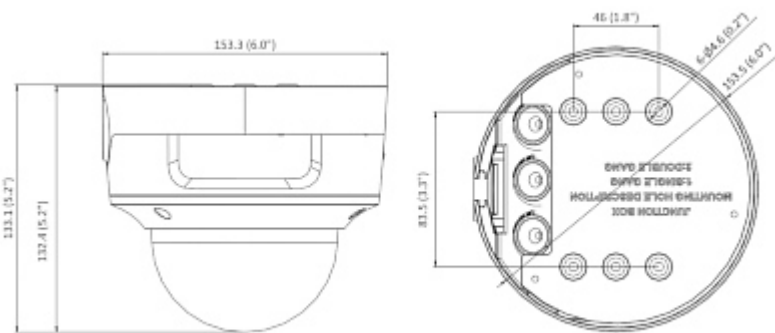

Camera view after remove the Dome cover:

Memory card slot:

Mounting side view:

Bottom view (after remove the cover):

Dimensions:

In the kit:

OUR TESTS

Camera image at artificial illumination (about 30Lux):

PACKAGE

Dimensions (L x W x H): 0x0x0 mm	Gross Weight: 0 kg
----------------------------------	--------------------

DELTA-OPTI Monika Matysiak; <https://www.delta.poznan.pl>
POL; 60-713 Poznań; Graniczna 10
e-mail: delta-opti@delta.poznan.pl; tel: +(48) 61 864 69 60