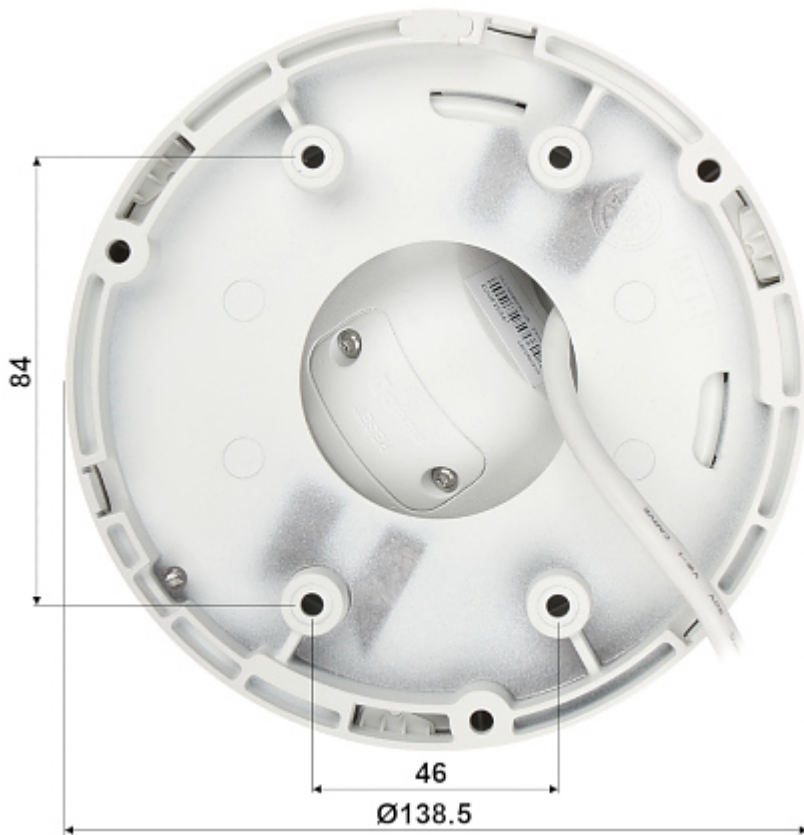

PoE powering possibility, compatible with the 802.3af standard makes the device more universal and easier to install. Camera is according to IP67 Index of Protection norm.

SPECIFICATION

Standard:	TCP/IP
Sensor:	1/3 " Progressive Scan CMOS
Matrix size:	4 Mpx
Resolution:	2688 x 1520 - 4 Mpx , 1920 x 1080 - 1080p , 1280 x 720 - 720p
Lens:	2.8 ... 12 mm - Motozoom
View angle:	• 96 ° ... 29 ° (manufacturer data) • 101 ° ... 31 ° (our tests result)
Range of IR illumination:	40 m
RS-485 interface:	—
Memory card slot:	Micro SD memory cards up to 256GB support (possible local recording)
Image compression method:	H.265+ / H.265 / H.264+ / H.264 / MJPEG
Alarm inputs / outputs:	1 / 1
Audio:	• External microphone input • Audio output • Bi-directional audio streaming support
Network interface:	10/100 Base-T (RJ-45)

Guarantee:

3 years

PRESENTATION

Camera is out from clamping ring:

Memory card slot and "Reset" button:

Mounting side view:

Camera connectors:

Dimensions:

Camera image at night conditions with internal built-in IR illuminator on:

Camera image at direct strong light opposite to camera:

PACKAGE

Dimensions (L x W x H): 0x0x0 mm	Gross Weight: 0 kg
----------------------------------	--------------------