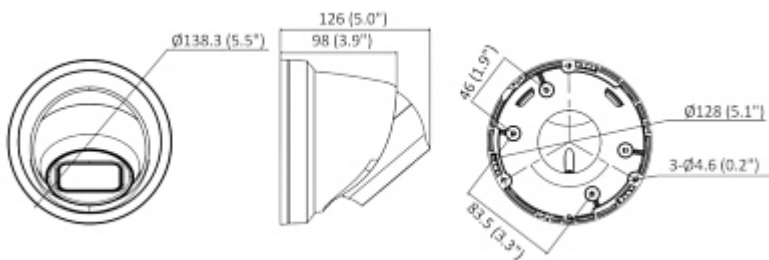

PoE powering possibility, compatible with the 802.3af standard makes the device more universal and easier to install. Camera is according to IP67 Index of Protection norm.

SPECIFICATION

Standard:	TCP/IP
Sensor:	1/3 " Progressive Scan CMOS
Matrix size:	4 Mpx
Resolution:	2688 x 1520 - 4 Mpx , 1920 x 1080 - 1080p , 1280 x 720 - 720p
Lens:	2.8 ... 12 mm - Motozoom
View angle:	• 96 ° ... 29 ° (manufacturer data) • 101 ° ... 31 ° (our tests result)
Range of IR illumination:	40 m
RS-485 interface:	—
Memory card slot:	Micro SD memory cards up to 256GB support (possible local recording)
Image compression method:	H.265+ / H.265 / H.264+ / H.264 / MJPEG
Alarm inputs / outputs:	1 / 1
Audio:	• External microphone input • Audio output • Bi-directional audio streaming support
Network interface:	10/100 Base-T (RJ-45)

Guarantee:

3 years

PRESENTATION

Camera is out from clamping ring:

Memory card slot and "Reset" button:

Mounting side view:

Camera connectors:

Dimensions:

Camera image at night conditions with internal built-in IR illuminator on:

Camera image at direct strong light opposite to camera:

PACKAGE

Dimensions (L x W x H): 0x0x0 mm	Gross Weight: 0 kg
----------------------------------	--------------------