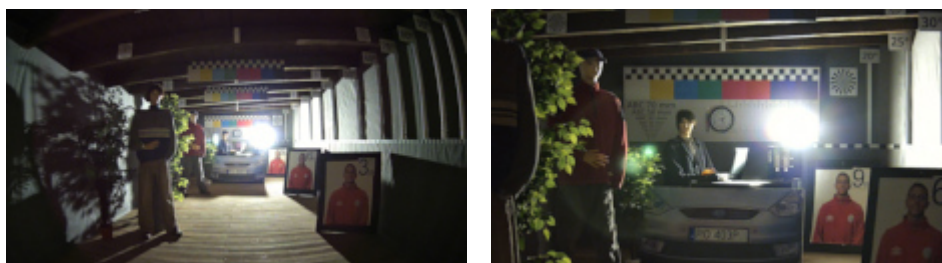

PACKAGE

Dimensions (L x W x H): 0x0x0 mm	Gross Weight: 0 kg

DELTA-OPTI Monika Matysiak; <https://www.delta.poznan.pl>
POL; 60-713 Poznań; Graniczna 10
e-mail: delta-opti@delta.poznan.pl; tel: +(48) 61 864 69 60