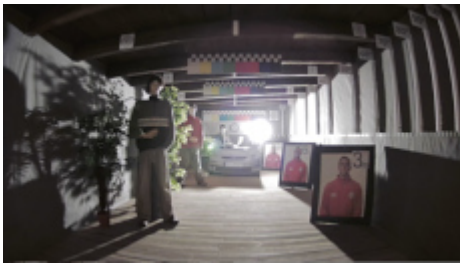

Camera image at direct strong light opposite to camera:

PACKAGE

Dimensions (L x W x H): 0x0x0 mm	Gross Weight: 0 kg