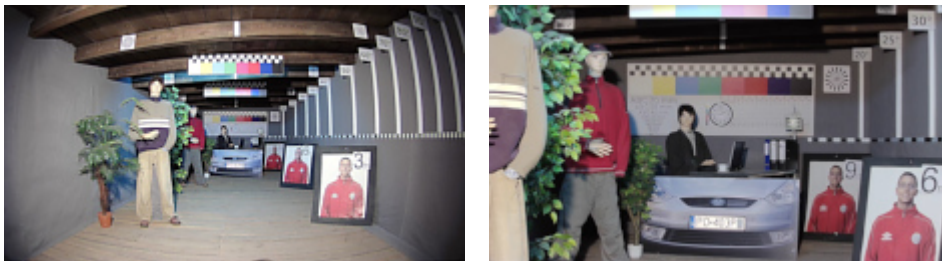

Camera is out from clamping ring:

Mounting side view:

In the kit:

OUR TESTS

Camera image at artificial illumination (about 30Lux):

Camera image at night conditions with internal built-in IR illuminator on: