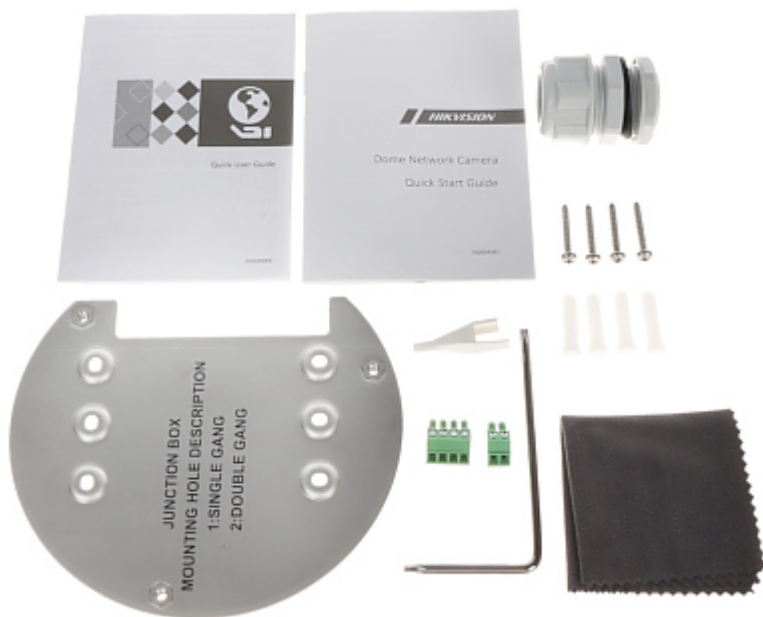

OUR TESTS

Camera image at artificial illumination (about 30Lux):