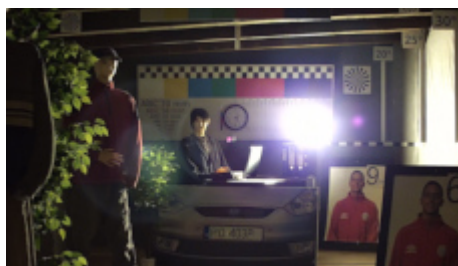

PACKAGE

Dimensions (L x W x H): 0x0x0 mm	Gross Weight: 0 kg