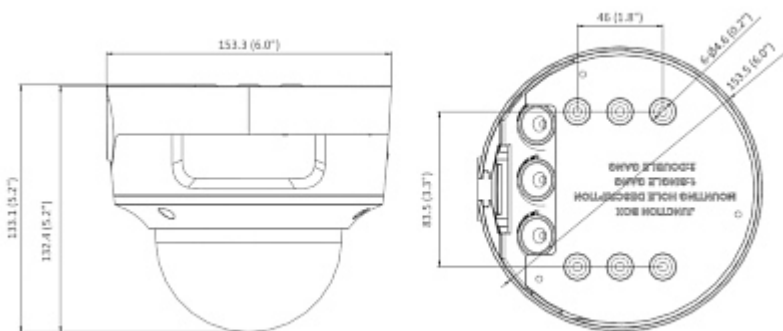

Manufacturer / Brand:	Hikvision
SAP Code:	311316393
Guarantee:	3 years

PRESENTATION

Camera view after remove the Dome cover:

Memory card slot and "Reset" button:

Mounting side view:

Bottom view (after remove the cover):

Camera connectors:

Dimensions:

In the kit:

OUR TESTS

Camera image at artificial illumination (about 30Lux):

Camera image at night conditions with internal built-in IR illuminator on:

Camera image at direct strong light opposite to camera: