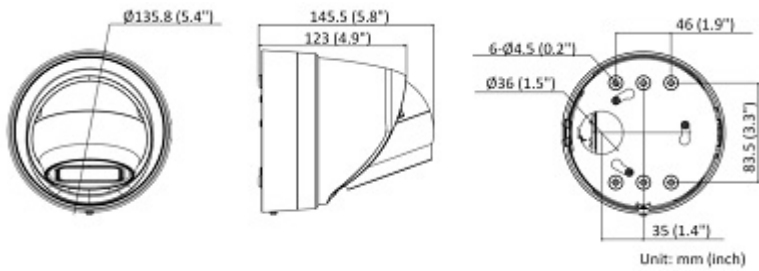

## PRESENTATION

Camera is out from clamping ring:

Memory card slot and "Reset" button:

Camera connectors:

Mounting side view:

Dimensions:

In the kit:

## OUR TESTS

Camera image at artificial illumination (about 30Lux):

Camera image at night conditions with internal built-in IR illuminator on:

Camera image at direct strong light opposite to camera:

## PACKAGE

Dimensions (L x W x H): 0x0x0 mm	Gross Weight: 0 kg
----------------------------------	--------------------