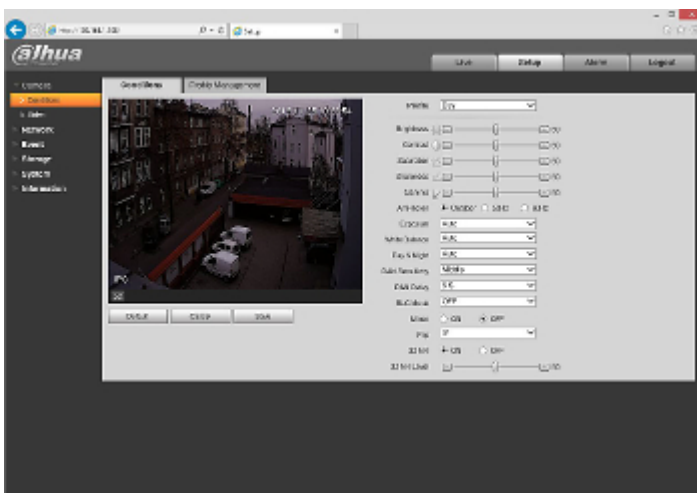

PRESENTATION

Camera view after remove the Dome cover:

Memory card slot:

Mounting side view:

Connectors:

Connectors description:

Example captures of device interface:

See how to initialize DAHUA cameras: