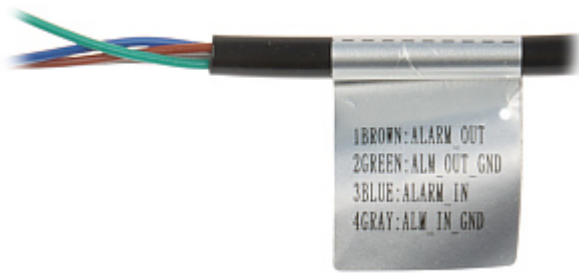

PRESENTATION

Camera view after remove the Dome cover:

Memory card slot:

Mounting side view:

Connectors:

Connectors description:

Example captures of device interface:

See how to initialize DAHUA cameras: