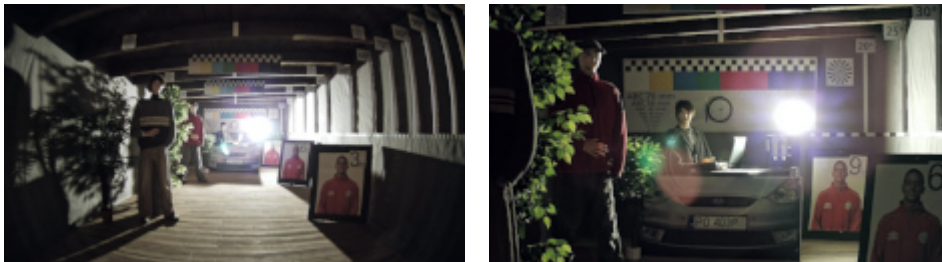

OUR OPINIONS

- Thanks to the "Starlight" technology used, the camera only needs very low lighting to obtain a clear color image.

PACKAGE

Dimensions (L x W x H): 0x0x0 mm	Gross Weight: 0 kg