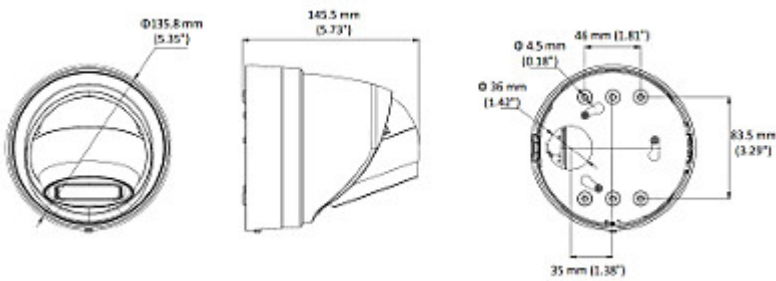

## PRESENTATION

Side view:

Memory card slot and "Reset" button:

Camera connectors:

Bottom view:

Dimensions:

In the kit:

## PACKAGE

|                                  |                    |
|----------------------------------|--------------------|
| Dimensions (L x W x H): 0x0x0 mm | Gross Weight: 0 kg |
|----------------------------------|--------------------|