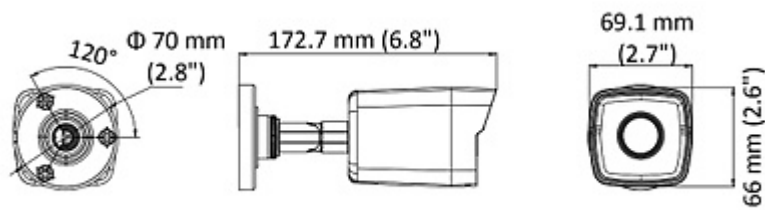

PRESENTATION

DELTA-OPTI Monika Matysiak; <https://www.delta.poznan.pl>
POL; 60-713 Poznań; Graniczna 10
e-mail: delta-opti@delta.poznan.pl; tel: +(48) 61 864 69 60

Side view:

Camera mounting side view:

In the kit:

OUR TESTS

Camera image at artificial illumination (about 30Lux):

Camera image at night conditions with internal built-in IR illuminator on:

Camera image at direct strong light opposite to camera:

PACKAGE

Dimensions (L x W x H): 0x0x0 mm	Gross Weight: 0 kg
----------------------------------	--------------------