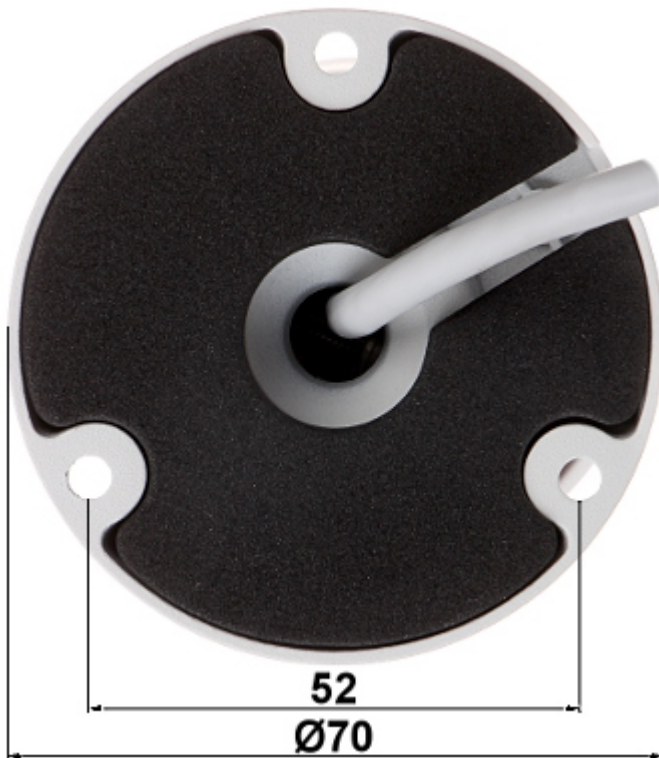

PoE powering possibility, compatible with the 802.3af standard makes the device more universal and easier to install.

Camera is according to IP66 Index of Protection norm.

SPECIFICATION

Standard:	TCP/IP
Sensor:	1/2.7 " CMOS
Digital Image Processor:	Fullhan FH8830
Matrix size:	2.1 Mpx
Resolution:	1920 x 1080 - 1080p
Lens:	2.8 mm, 3 Mpx
View angle:	<ul style="list-style-type: none">• 88 ° (manufacturer data)• 110 ° (our tests result)
S/N ratio:	> 50 dB
Range of IR illumination:	20 m
IR illuminator power adjustment:	Automatic
Image compression method:	H.264 / H.264+ / MJPEG
Bitrate:	64 ... 12000 kbps
Main stream frame rate:	20 fps @ 1080p
Network interface:	10/100 Base-T (RJ-45)
Alarm inputs / outputs:	—
Audio:	—
Network protocols:	TCP/IP, ICMP, HTTP, HTTPS, FTP, DHCP, DNS, DDNS, RTP, RTSP, RTCP, NTP, SMTP
WEB Server:	Built-in - port 80
Max. number of on-line users:	10

PRESENTATION

DELTA-OPTI Monika Matysiak; <https://www.delta.poznan.pl>
POL; 60-713 Poznań; Graniczna 10
e-mail: delta-opti@delta.poznan.pl; tel: +(48) 61 864 69 60

Side view:

Bracket dimensions:

In the kit: