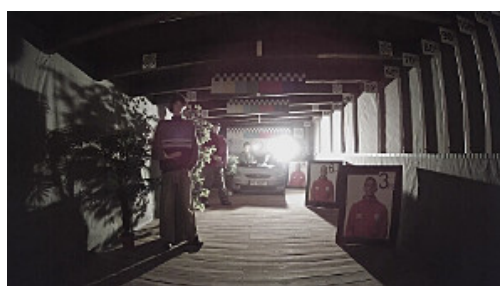

Camera image at artificial illumination (about 30Lux):

Camera image at night conditions with internal built-in IR illuminator on:

Camera image at direct strong light opposite to camera:

OUR OPINIONS

- Very good image at Full HD quality.
- Small dimensions of the camera.