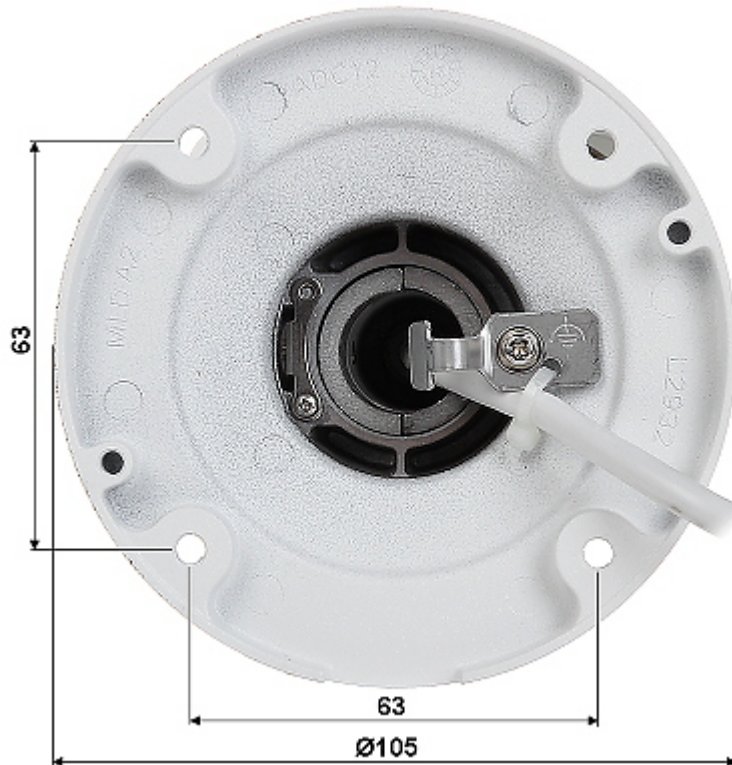

Camera mounting side view:

In the kit: