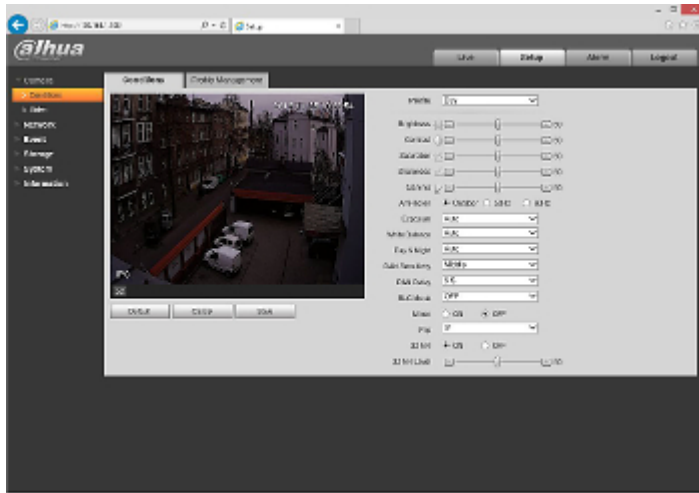

DELTA-OPTI Monika Matysiak; <https://www.delta.poznan.pl>
POL; 60-713 Poznań; Graniczna 10
e-mail: delta-opti@delta.poznan.pl; tel: +(48) 61 864 69 60

ONVIF:	16.12
Mobile phones support:	Port no.: 37777 or access by a cloud (P2P) <ul style="list-style-type: none"> • Android: Free application DMSS, Android: Free application IMOU • iOS (iPhone): Free application DMSS, iOS (iPhone): Free application IMOU
Default admin user / password:	admin / - The administrator password should be set at the first start
Default IP address:	192.168.1.108
Web browser access ports:	80, 37777
PC client access ports:	37777
Mobile client access ports:	37777
Port ONVIF:	80
RTSP URL:	rtsp://admin:haslo@192.168.1.108:554/cam/realmonitor?channel=1&subtype=0 - Main stream rtsp://admin:haslo@192.168.1.108:554/cam/realmonitor?channel=1&subtype=1 - Sub stream
Main features:	<ul style="list-style-type: none"> • 3D-DNR - Digital Noise Reduction • D-WDR - Wide Dynamic Range • BLC - Back Light Compensation • AGC - Automatic Gain Control • Auto White Balance • Possibility to change the resolution, quality and bit rate • Motion Detection • Privacy zones • Configurable Privacy Zones • Mirror - Mirror image
Power supply:	<ul style="list-style-type: none"> • PoE (802.3af), • 12 V DC / 500 mA
Power consumption:	≤ 6 W
Housing:	Compact - Plastic
Color:	White
"Index of Protection":	IP67
Operation temp:	-30 °C ... 60 °C
Weight:	0.23 kg
Dimensions:	Ø 70 x 163 mm
Supported languages:	Polish, English, Czech
Manufacturer / Brand:	DAHUA
Guarantee:	3 years

PRESENTATION

DELTA-OPTI Monika Matysiak; <https://www.delta.poznan.pl>
POL; 60-713 Poznań; Graniczna 10
e-mail: delta-opti@delta.poznan.pl; tel: +(48) 61 864 69 60

Side view:

Camera mounting side view:

In the kit:

Example captures of device interface:

OUR TESTS

Camera image at artificial illumination (about 30Lux):

Camera image at night conditions with internal built-in IR illuminator on:

Camera image at direct strong light opposite to camera: