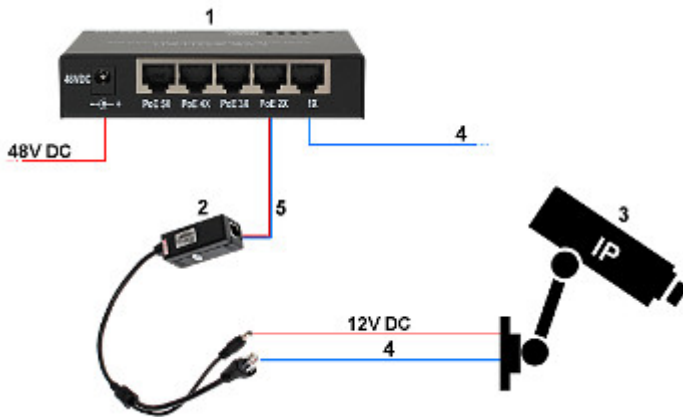

DELTA-OPTI Monika Matysiak; <https://www.delta.poznan.pl>
POL; 60-713 Poznań; Graniczna 10
e-mail: delta-opti@delta.poznan.pl; tel: +(48) 61 864 69 60

ONVIF:	2.0 - port 80
RS-485 interface:	—
Mobile phones support:	Port no.: 80 or access by a cloud (P2P) <ul style="list-style-type: none"> • Android: Free application FREEIP • iOS (iPhone): Free application FREEIP
Default admin user / password:	admin / admin
Default IP address:	192.168.1.168
Web browser access ports:	80
PC client access ports:	80
Mobile client access ports:	80
Port ONVIF:	80
RTSP URL:	rtsp://user:password@ip_address:80/0 - Main stream rtsp://user:password@ip_address:80/1 - Sub stream rtsp://user:password@ip_address:80/2 - Sub stream 2
Main features:	<ul style="list-style-type: none"> • ICR - Movable InfraRed filter • Possibility to change the resolution, quality and bit rate • Motion Detection • Privacy zones • Configurable: brightness, contrast, saturation • Sharpness - sharper image outlines • Mirror - Mirror image • Day/night mode
Power supply:	12 V DC / 520 mA
Housing:	Metal
Color:	White
"Index of Protection":	IP66
Operation temp:	-20 °C ... 55 °C
Weight:	0.37 kg
Dimensions:	Ø 67 x 133 mm
Supported languages:	English, Bulgarian, Czech, French, Spanish, Dutch, German, Polish, Portuguese, Russian, Turkish, Italian
Manufacturer / Brand:	APTI
Guarantee:	2 years

PRESENTATION

DELTA-OPTI Monika Matysiak; <https://www.delta.poznan.pl>
POL; 60-713 Poznań; Graniczna 10
e-mail: delta-opti@delta.poznan.pl; tel: +(48) 61 864 69 60

Side view:

Bracket dimensions:

See how you can power the camera in PoE standard:

- 1. SWITCH PoE
 - 2. POE-802.3AF/C
 - 3. IP Camera
 - 4. Ethernet
 - 5. Ethernet + PoE
- In the kit:

Configuration and operation of the FreeIP cloud:
:

OUR TESTS

Camera image at artificial illumination (about 30Lux):