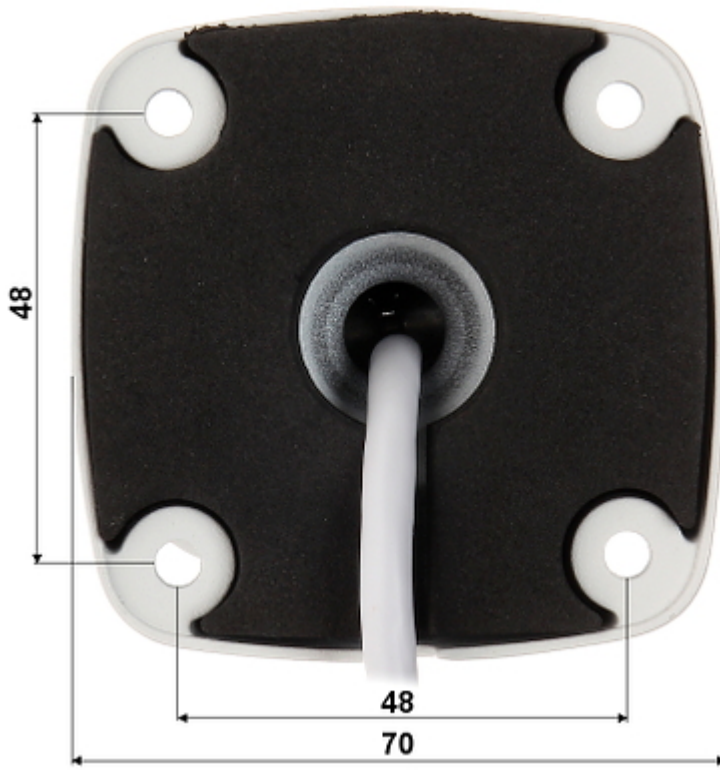

In the kit:

Example captures of device interface:

Camera image at night conditions with internal built-in IR illuminator on:

Camera image at direct strong light opposite to camera:

PACKAGE

Dimensions (L x W x H): 0x0x0 mm	Gross Weight: 0 kg
----------------------------------	--------------------