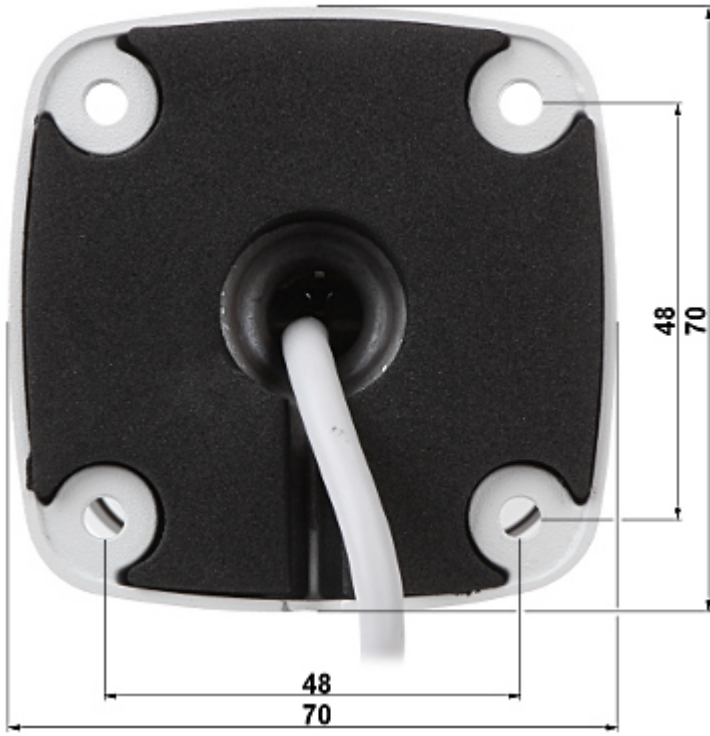

Network interface:	10/100 Base-T (RJ-45)
Network protocols:	IPv4/IPv6, HTTP, HTTPS, SSL, TCP, UDP, UPnP, ICMP, IGMP, SNMP, RTSP, RTP, SMTP, NTP, DHCP, DNS, PPPoE, DDNS, FTP, IP Filter, QoS, Bonjour
Max. number of on-line users:	20
ONVIF:	16.12
Mobile phones support:	Port no.: 37777 or access by a cloud (P2P) <ul style="list-style-type: none"> • Android: Free application DMSS • iOS (iPhone): Free application DMSS
Default IP address:	192.168.1.108
Default admin user / password:	admin / admin
Web browser access ports:	80, 37777
PC client access ports:	37777
WEB Server:	Built-in, NVR compliance
Mobile client access ports:	37777
Port ONVIF:	80
RTSP URL:	rtsp://admin:hasło@192.168.1.108:554/cam/realmonitor?channel=1&subtype=0 - Main stream rtsp://admin:hasło@192.168.1.108:554/cam/realmonitor?channel=1&subtype=1 - Sub stream
Main features:	<ul style="list-style-type: none"> • 3D-DNR - Digital Noise Reduction • WDR - 120 dB - Wide Dynamic Range, • ICR - Movable InfraRed filter • BLC/HLC - Back Light / High Light Compensation • Possibility to change the resolution, quality and bit rate • Configurable Privacy Zones • Mirror - Mirror image • Intelligent image analysis : crossing the line (tripwire), intrusion, scene changing, abandoned/missing object, face detection
Power supply:	<ul style="list-style-type: none"> • PoE (802.3af), • 12 V DC / 490 mA
Power consumption:	≤ 6 W
Housing:	Compact - Metal / Plastic
Color:	White
"Index of Protection":	IP67
Operation temp:	-30 °C ... 60 °C
Weight:	0.49 kg
Dimensions:	180 x 70 x 70 mm
Supported languages:	English, Polish
Manufacturer / Brand:	BCS
Guarantee:	2 years For products purchased after 01.01.2018, a 3-year warranty applies

Mounting side view:

In the kit:

OUR TESTS

Camera image at artificial illumination (about 30Lux):

Camera image at night conditions with internal built-in IR illuminator on:

Camera image at direct strong light opposite to camera: