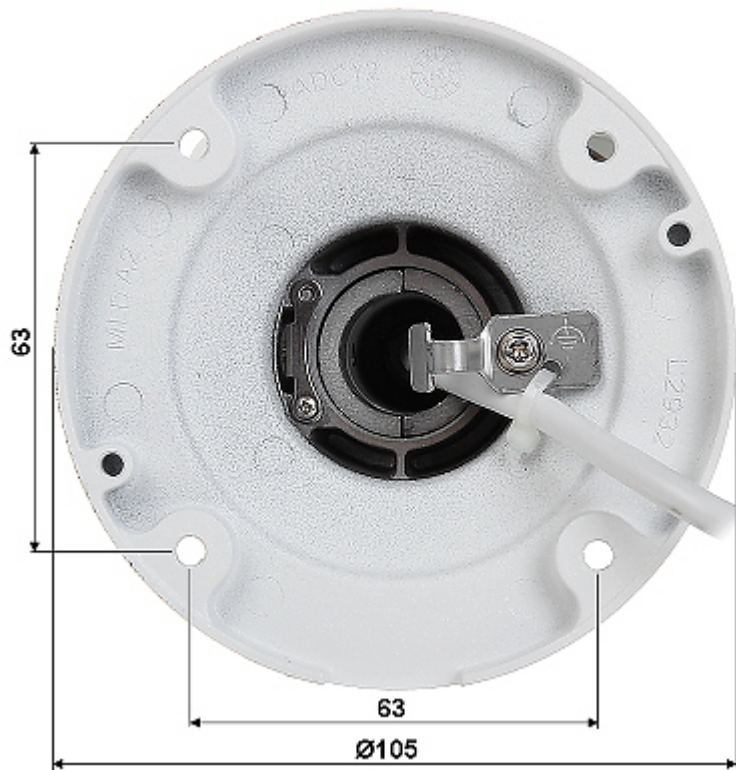

Camera mounting side view: