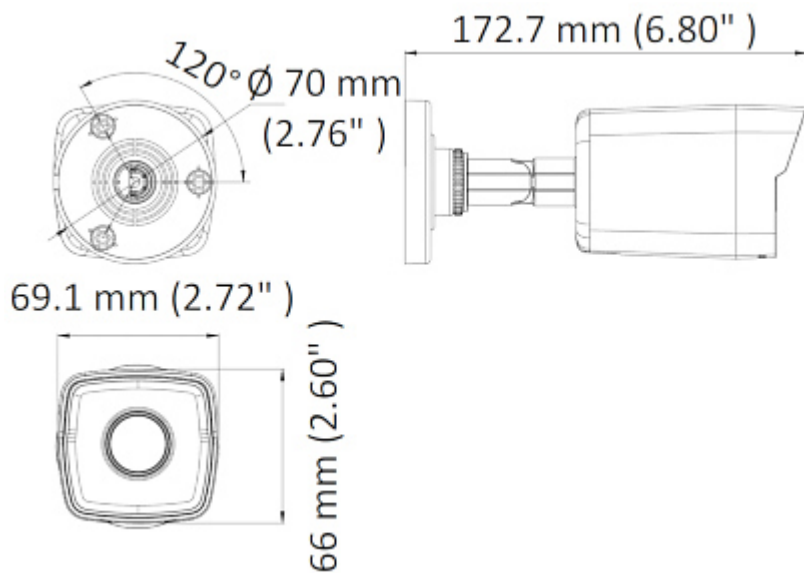

### SPECIFICATION

Standard:	TCP/IP
Sensor:	1/3 " Progressive Scan CMOS
Matrix size:	4 Mpx
Scanning system:	Progressive
Resolution:	2560 x 1440 - 4 Mpx , 2304 x 1296 - 3 Mpx , 1920 x 1080 - 1080p , 1280 x 720 - 720p
Lens:	2.8 mm
View angle:	• 100 ° (manufacturer data) • 93 ° (our tests result)
Range of IR illumination:	30 m
RS-485 interface:	—
Memory card slot:	—
Image compression method:	H.265+ / H.265 / H.264+ / H.264 / MJPEG
Alarm inputs / outputs:	—
Audio:	—
Main stream frame rate:	20 fps @ 4 Mpx 25 fps @ 3 Mpx
Network interface:	10/100 Base-T (RJ-45)
Network protocols:	TCP/IP, ICMP, HTTP, HTTPS, FTP, DHCP, DNS, DDNS, RTP, RTSP, RTCP, PPPoE, NTP, UPnP, SMTP, SNMP, IGMP, IEEE 802.1x, QoS, IPv6, UDP, Bonjour
WEB Server:	Built-in

Side view:

Camera mounting side view:

Dimensions:

In the kit:

## PACKAGE

Dimensions (L x W x H): 0x0x0 mm	Gross Weight: 0 kg
----------------------------------	--------------------