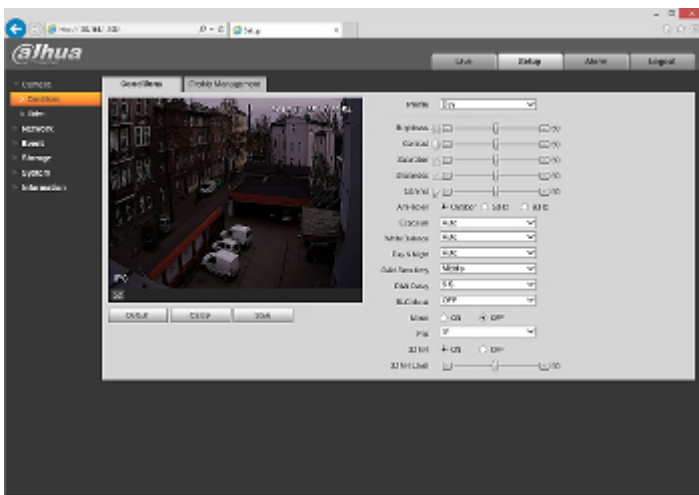

Side view:

Memory card slot:

Camera mounting side view:

Camera connectors:

Connectors description:

See how to initialize DAHUA cameras:

:

Example captures of device interface:

**OUR TESTS**

Camera image at artificial illumination (about 30Lux):

Camera image at night conditions with internal built-in IR illuminator on:

DELTA-OPTI Monika Matysiak; <https://www.delta.poznan.pl>  
 POL; 60-713 Poznań; Graniczna 10  
 e-mail: delta-opti@delta.poznan.pl; tel: +(48) 61 864 69 60