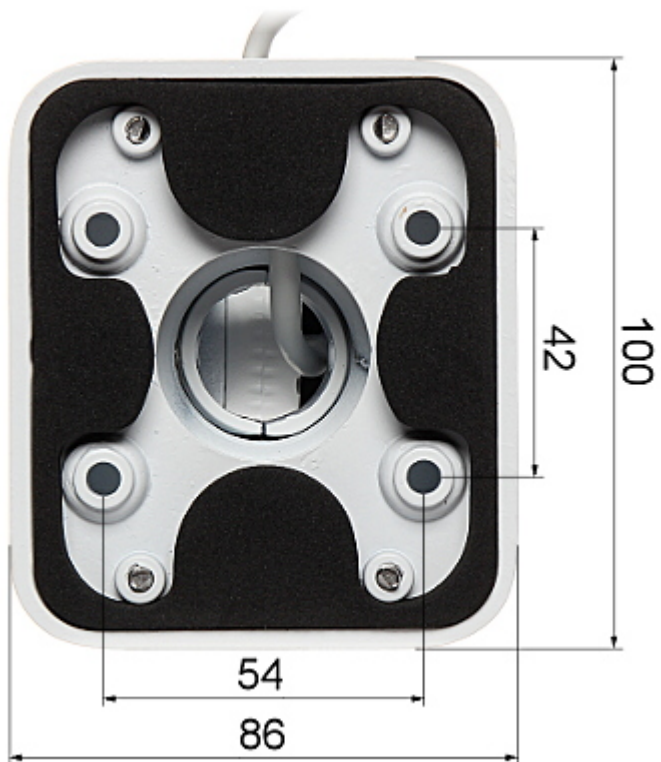

PRESENTATION

Side view:

Bottom view:

Bracket dimensions:

In the kit:

OUR TESTS

Camera image at artificial illumination (about 30Lux):

Camera image at night conditions with internal built-in IR illuminator on: