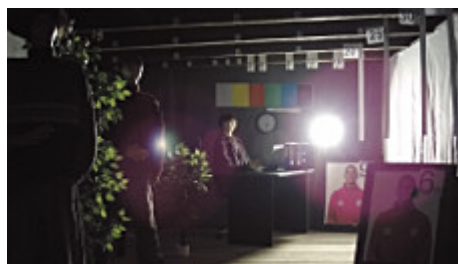

Camera image at direct strong light opposite to camera:

PACKAGE

Dimensions (L x W x H): 0x0x0 mm	Gross Weight: 0 kg