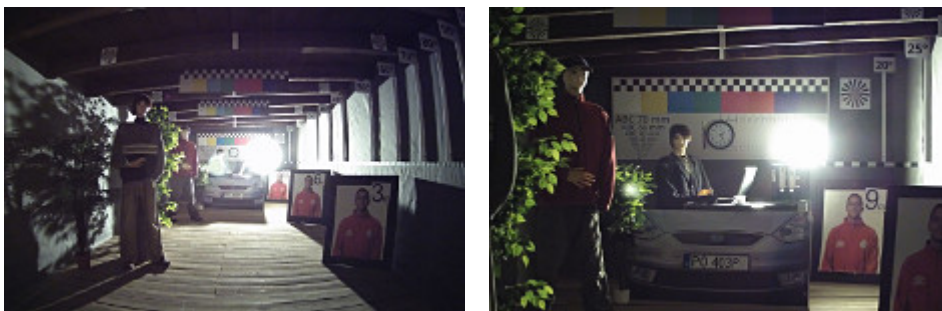

PACKAGE

Dimensions (L x W x H): 0x0x0 mm	Gross Weight: 0 kg