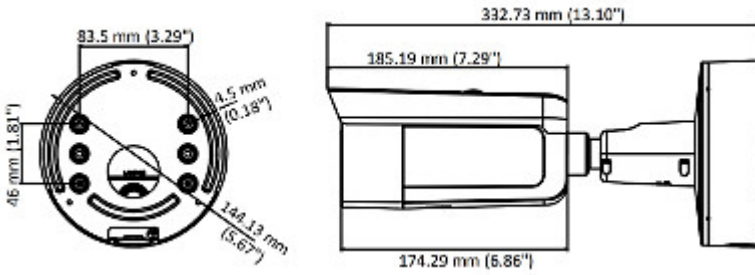

PRESENTATION

Front view:

Side view:

Memory card slot:

Camera connectors:

Bracket view:

Camera and bracket dimensions:

In the kit:

Camera image at night conditions with internal built-in IR illuminator on:

Camera image at direct strong light opposite to camera:

PACKAGE

Dimensions (L x W x H): 0x0x0 mm	Gross Weight: 0 kg
----------------------------------	--------------------