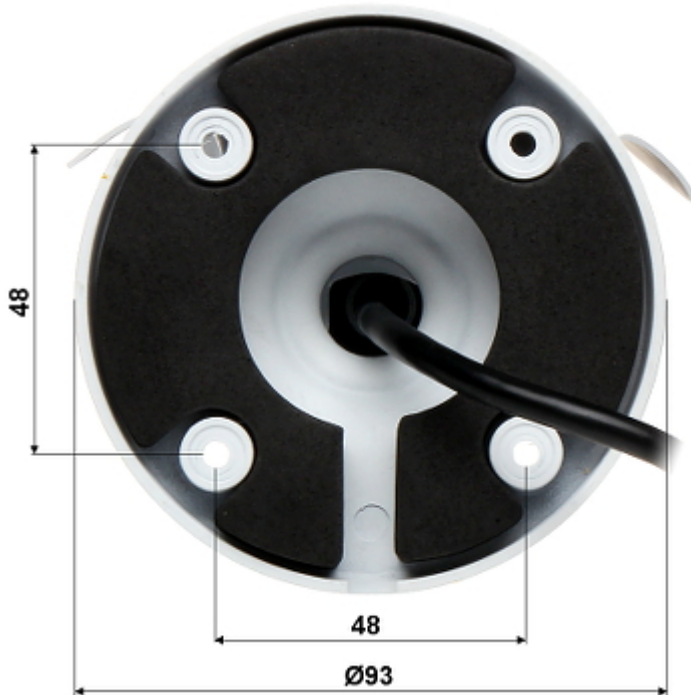

DELTA-OPTI Monika Matysiak; <https://www.delta.poznan.pl>
POL; 60-713 Poznań; Graniczna 10
e-mail: delta-opti@delta.poznan.pl; tel: +(48) 61 864 69 60

Main features:	<ul style="list-style-type: none"> • ICR - Movable InfraRed filter • 3D-DNR - Digital Noise Reduction • WDR - Wide Dynamic Range • Possibility to change the resolution, quality and bit rate • Time mark and image description • Image rotation and mirror • Configurable: brightness, contrast, saturation • Sharpness - sharper image outlines • Day/Night mode - configurable • Possibility to add different privileges to the users • Privacy zones - max. 4
Vandal-proof:	✓
Power supply:	<ul style="list-style-type: none"> • PoE (802.3af) • 12 V DC / 660 mA
Housing:	Compact, Metal
Color:	White
"Index of Protection":	IP66
Operation temp:	-20 °C ... 60 °C
Weight:	0.915 kg
Dimensions:	245 x 122 x 86 mm
Supported languages:	English, Polish
Manufacturer / Brand:	GEMINI
Guarantee:	2 years

PRESENTATION

Front view:

Side view:

On the bottom side of the camera there is an open cover, after open it there are lens and IR illuminator adjustment knobs available:

Mounting dimensions:

Camera connectors:

In the kit:

OUR TESTS

Camera image at artificial illumination (about 30Lux):

Camera image at night conditions with internal built-in IR illuminator on:

Camera image at direct strong light opposite to camera: