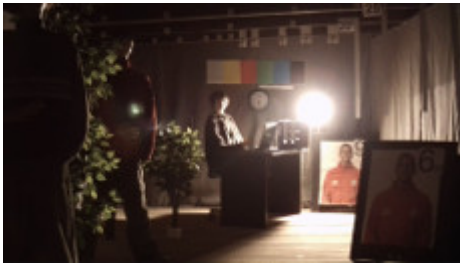

Camera image at direct strong light opposite to camera:

PACKAGE

Dimensions (L x W x H): 0x0x0 mm	Gross Weight: 0 kg