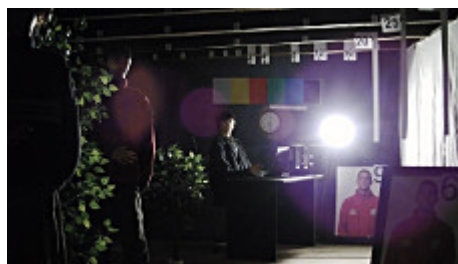

Camera image at direct strong light opposite to camera:

PACKAGE

Dimensions (L x W x H): 0x0x0 mm	Gross Weight: 0 kg