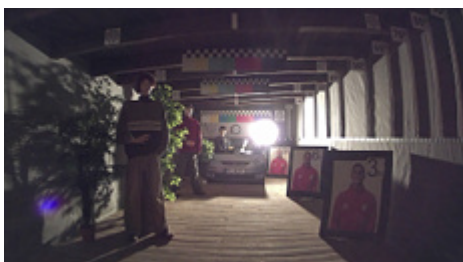

Camera image at direct strong light opposite to camera:

PACKAGE

Dimensions (L x W x H): 0x0x0 mm	Gross Weight: 0 kg