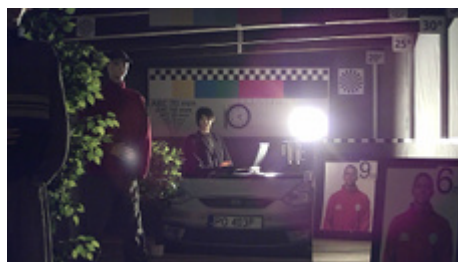

Camera image at direct strong light opposite to camera:

PACKAGE

Dimensions (L x W x H): 0x0x0 mm	Gross Weight: 0 kg