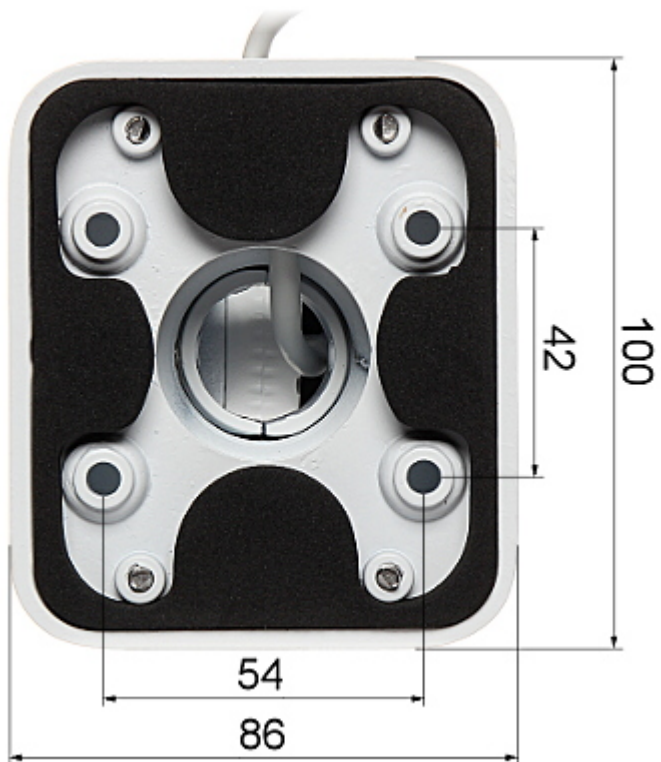

Bracket dimensions:

In the kit: