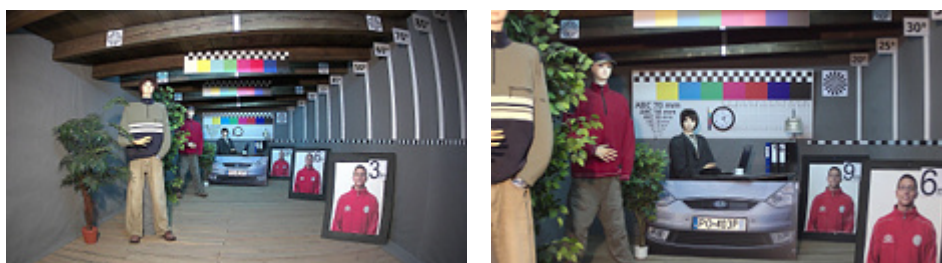

In the kit:

Configuration and operation of the FreeIP cloud:

:

OUR TESTS

Camera image at artificial illumination (about 30Lux):

Camera image at night conditions with internal built-in IR illuminator on:

DELTA-OPTI Monika Matysiak; <https://www.delta.poznan.pl>
POL; 60-713 Poznań; Graniczna 10
e-mail: delta-opti@delta.poznan.pl; tel: +(48) 61 864 69 60