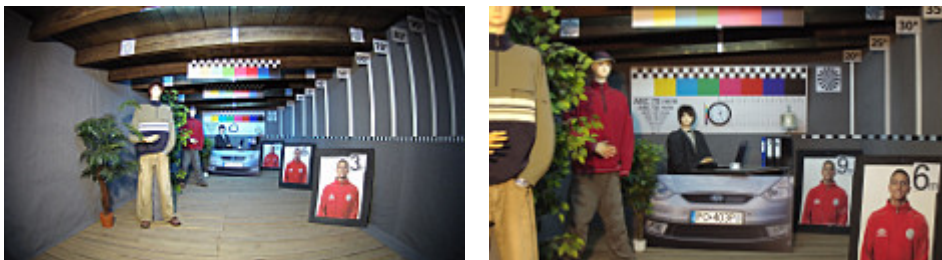

Camera and bracket dimensions:

In the kit:

OUR TESTS

Camera image at artificial illumination (about 30Lux):

Camera image at night conditions with internal built-in IR illuminator on:

DELTA-OPTI Monika Matysiak; <https://www.delta.poznan.pl>
 POL; 60-713 Poznań; Graniczna 10
 e-mail: delta-opti@delta.poznan.pl; tel: +(48) 61 864 69 60