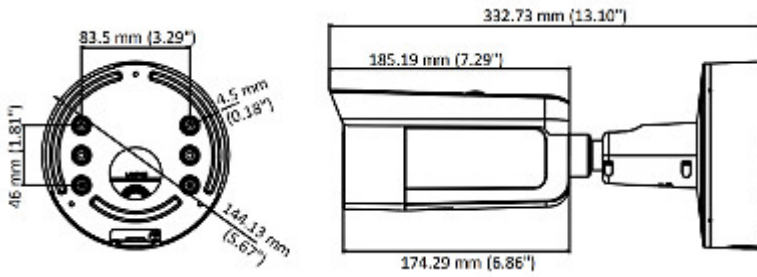

Guarantee:

3 years

PRESENTATION

Front view:

Side view:

Memory card slot:

Camera connectors:

Bracket view:

Camera and bracket dimensions:

In the kit:

OUR TESTS

Camera image at artificial illumination (about 30Lux):

Camera image at night conditions with internal built-in IR illuminator on:

DELTA-OPTI Monika Matysiak; <https://www.delta.poznan.pl>
 POL; 60-713 Poznań; Graniczna 10
 e-mail: delta-opti@delta.poznan.pl; tel: +(48) 61 864 69 60

Camera image at direct strong light opposite to camera:

PACKAGE

Dimensions (L x W x H): 0x0x0 mm	Gross Weight: 0 kg
----------------------------------	--------------------