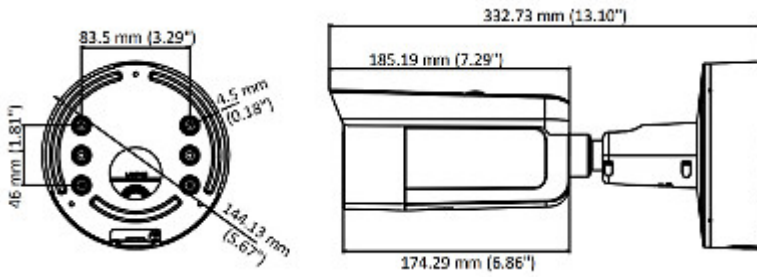

PoE powering possibility, compatible with the 802.3at standard makes the device more universal and easier to install.

Camera is according to IP67 Index of Protection norm.

SPECIFICATION

Standard:	TCP/IP
Sensor:	1/2.9 " Progressive Scan CMOS
Matrix size:	6.3 Mpx
Resolution:	3072 x 2048 - 6.3 Mpx , 3072 x 1728 - 5.3 Mpx , 2944 x 1656 - 4.8 Mpx , 2560 x 1440 - 3.7 Mpx , 1920 x 1080 - 1080p 1280 x 720 - 720p
Lens:	2.8 ... 12 mm - Motozoom
View angle:	• 88 ° ... 29 ° (manufacturer data) • 87 ° ... 28 ° (our tests result)
Compression:	H.265+ / H.265 / H.264+ / H.264 / MJPEG
S/N ratio:	> 50 dB
Range of IR illumination:	50 m
Alarm inputs / outputs:	1 / 1
Bitrate:	32 ... 16384 kbps
Main stream frame rate:	• 20 fps - 6.3 Mpx • 25 fps - 3.7 Mpx
Network interface:	10/100 Base-T (RJ-45)
Network protocols:	TCP/IP, UDP, ICMP, HTTP, HTTPS, FTP, DHCP, DNS, DDNS, RTP, RTSP, RTCP, PPPoE, NTP, UPnP, SMTP, SNMP, IGMP, IEEE 802.1x, QoS, IPv6, Bonjour
Audio:	• External microphone input • Audio output • Bi-directional audio streaming support
WEB Server:	Built-in, NVR compliance

Guarantee:

3 years

PRESENTATION

Front view:

Side view:

Memory card slot:

Camera connectors:

Bracket view:

Camera and bracket dimensions:

In the kit:

OUR TESTS

Camera image at artificial illumination (about 30Lux):

Camera image at night conditions with internal built-in IR illuminator on:

Camera image at direct strong light opposite to camera:

PACKAGE

Dimensions (L x W x H): 0x0x0 mm	Gross Weight: 0 kg
----------------------------------	--------------------